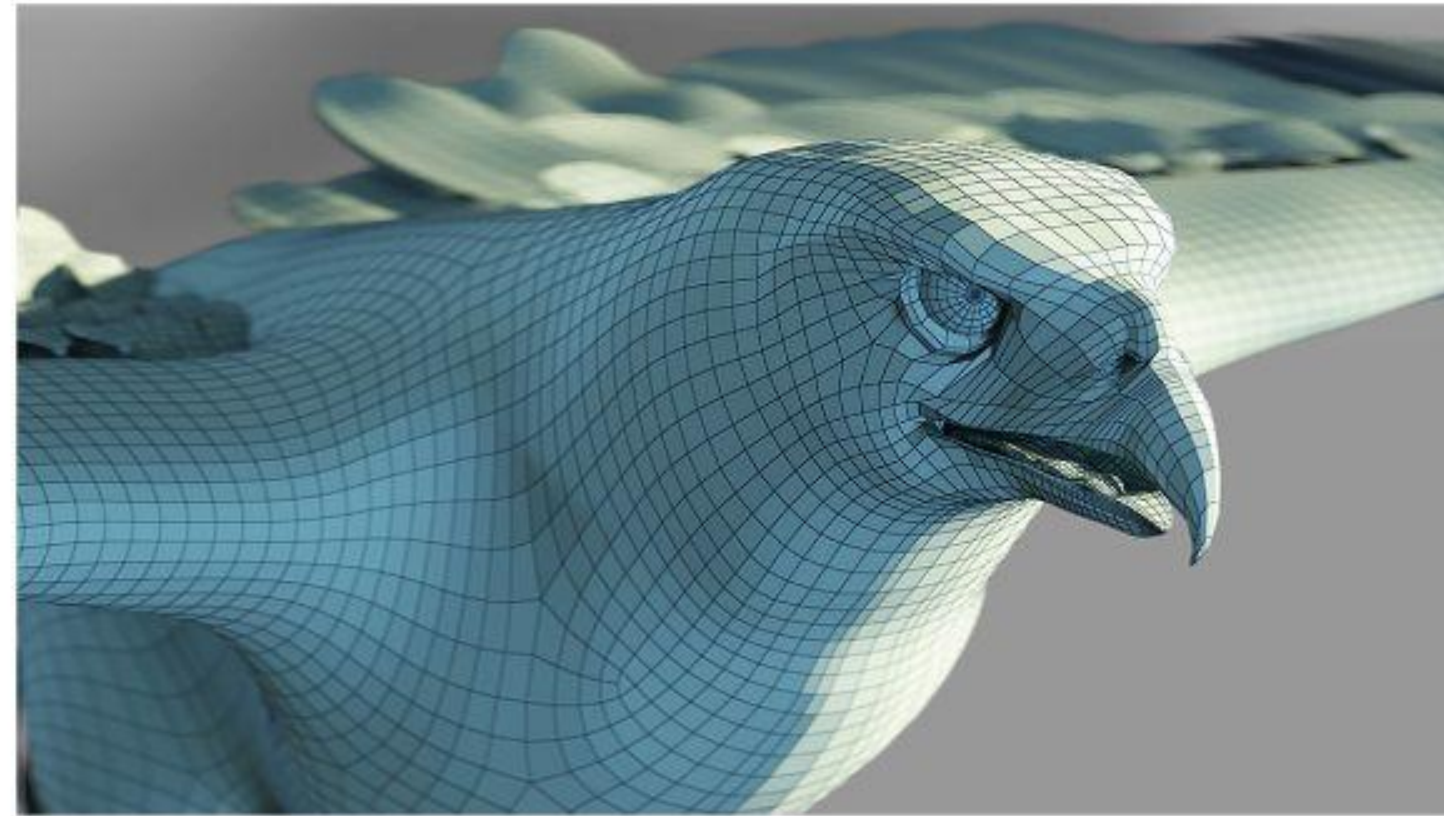

Motion Test, Flying on low poly placeholder model

Character Design

Spirit 3D Model

PBR 3D model, full body with texture mapping and high dynamic range image lighting

Full frame movie camera, 85mm f/1.2 lens, 180 degree shutter angle, ISO 12

Character Design

Spirit 3D Model

Optimized topology for easier adjustments on level of details, Switchable between lower and higher poly counts

Character Design

Spirit 3D Model

Top

Bottom

Side