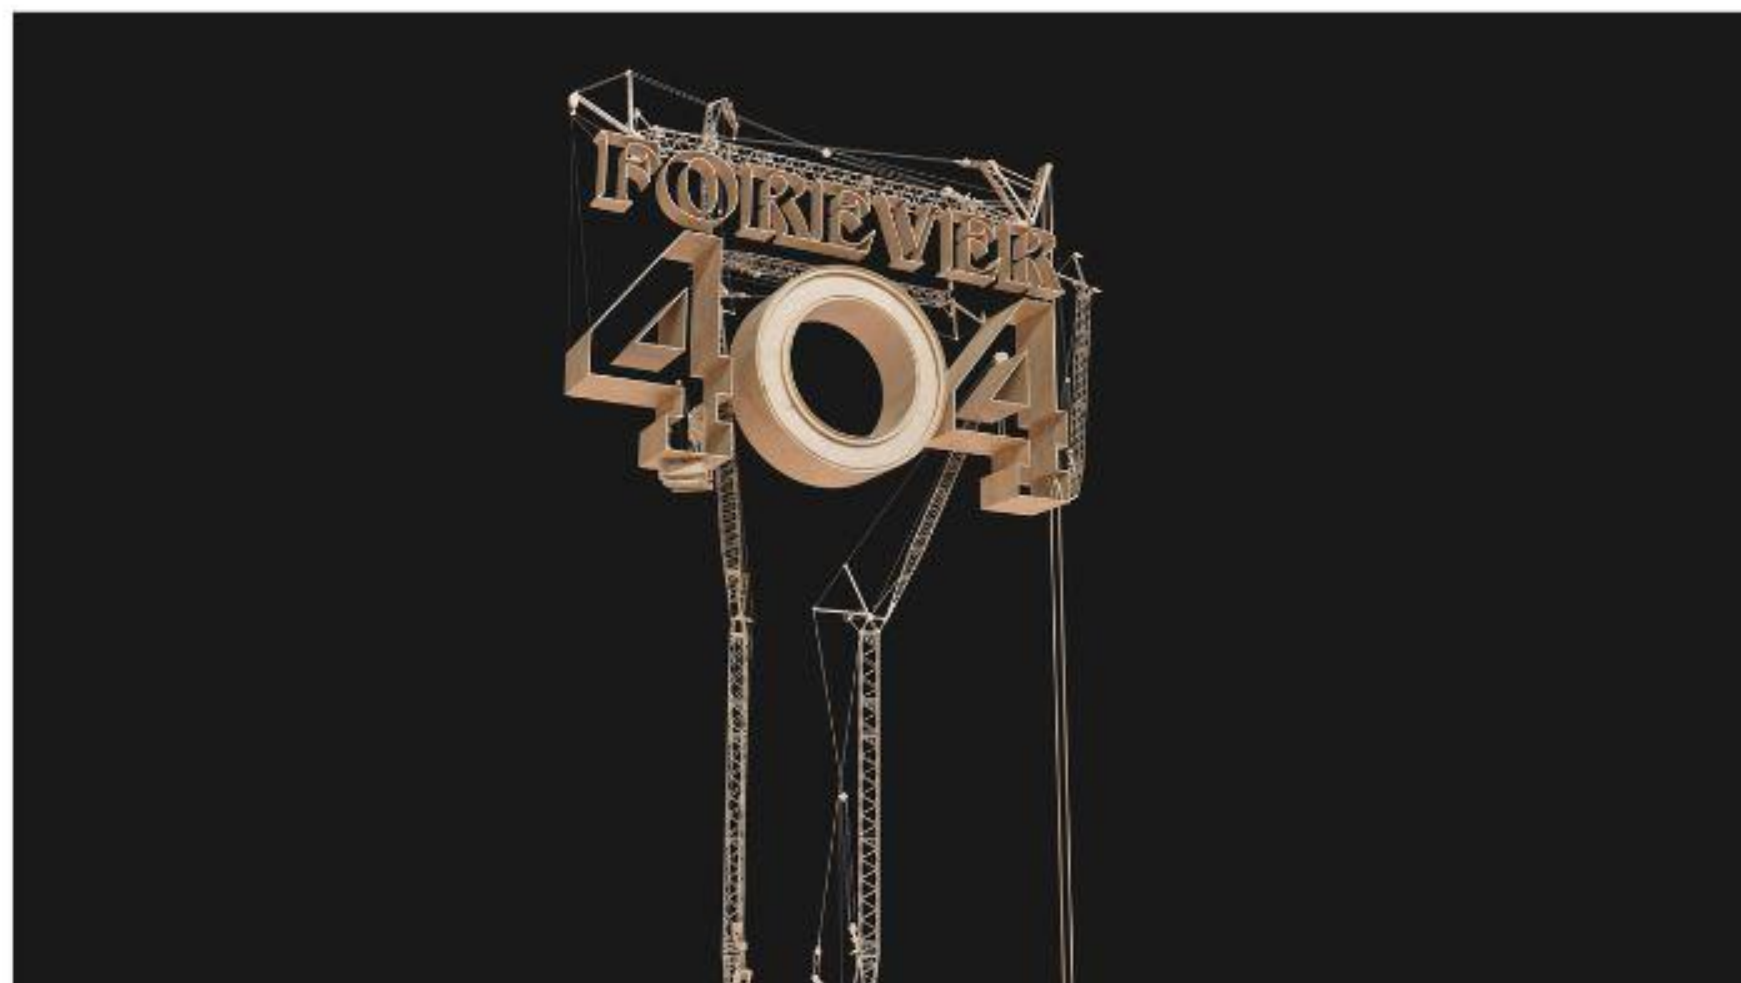

Type Design

Visual Effects