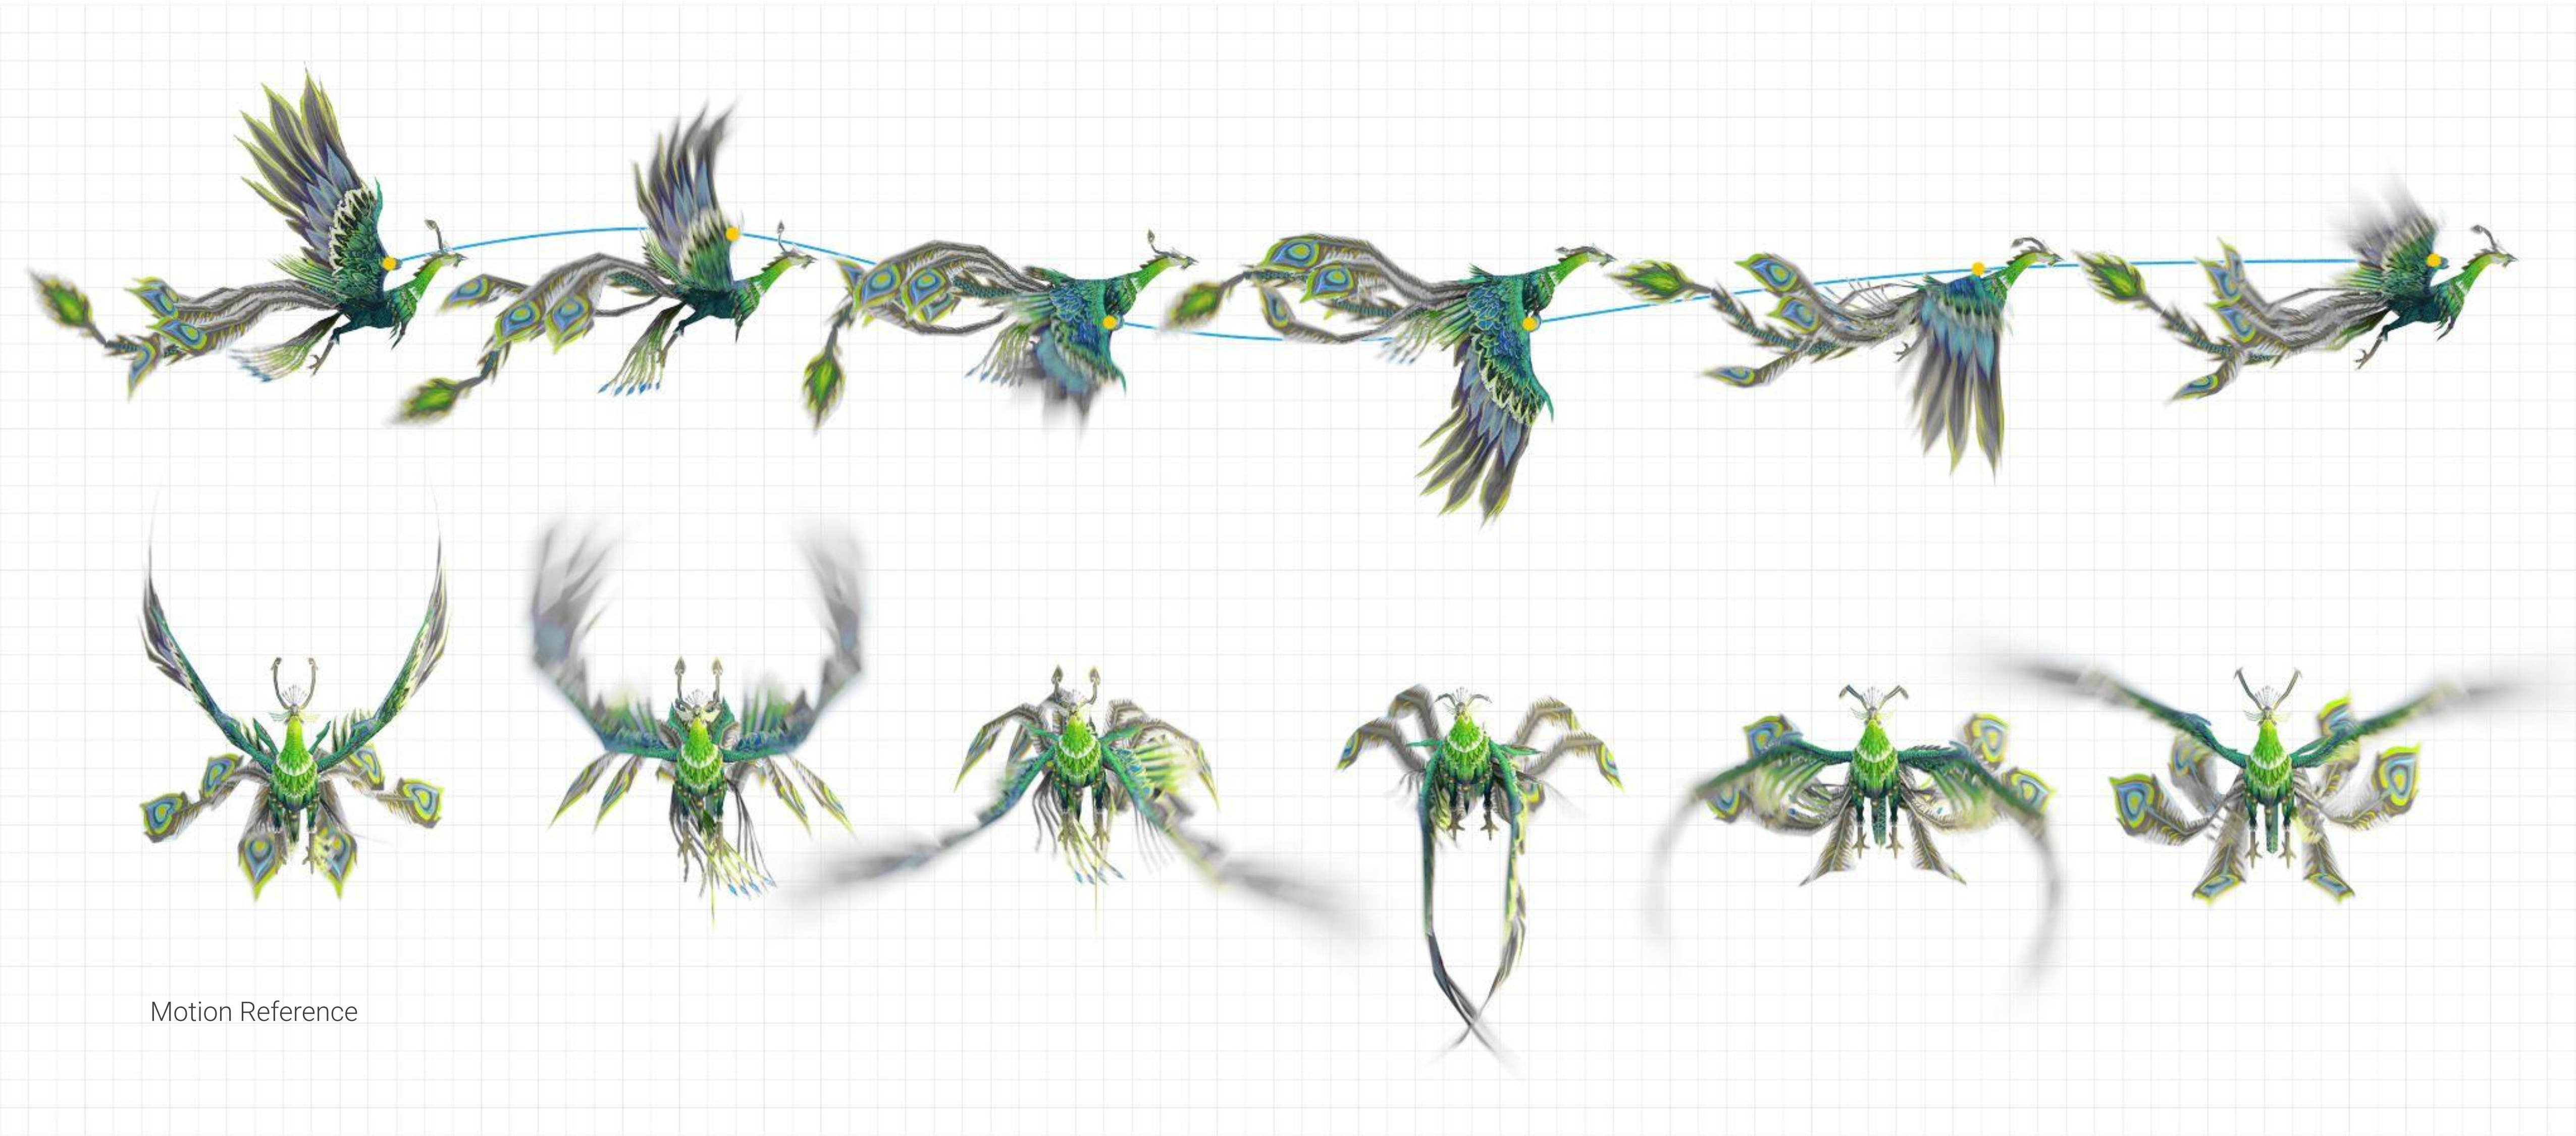

Basic 3D Model

High Poly Wireframe

Natural Feather Mapping

R&D

Motion Study

Motion Reference

R&D

Motion Study

Motion Test, Flying on low poly placeholder model

Character Design

Spirit 3D Model

PBR 3D model, full body with texture mapping and high dynamic range image lighting

Full frame movie camera, 85mm f/1.2 lens, 180 degree shutter angle, ISO 12

Character Design

Spirit 3D Model

Optimized topology for easier adjustments on level of details, Switchable between lower and higher poly counts

Character Design

Spirit 3D Model

Top

Bottom

Side

Back

Optimized topology for easier adjustments on level of details, Switchable between lower and higher poly counts

Character Design

Spirit Rig

Front

CAT Bones

CAT Bones rigging method for general body and individual details motion control