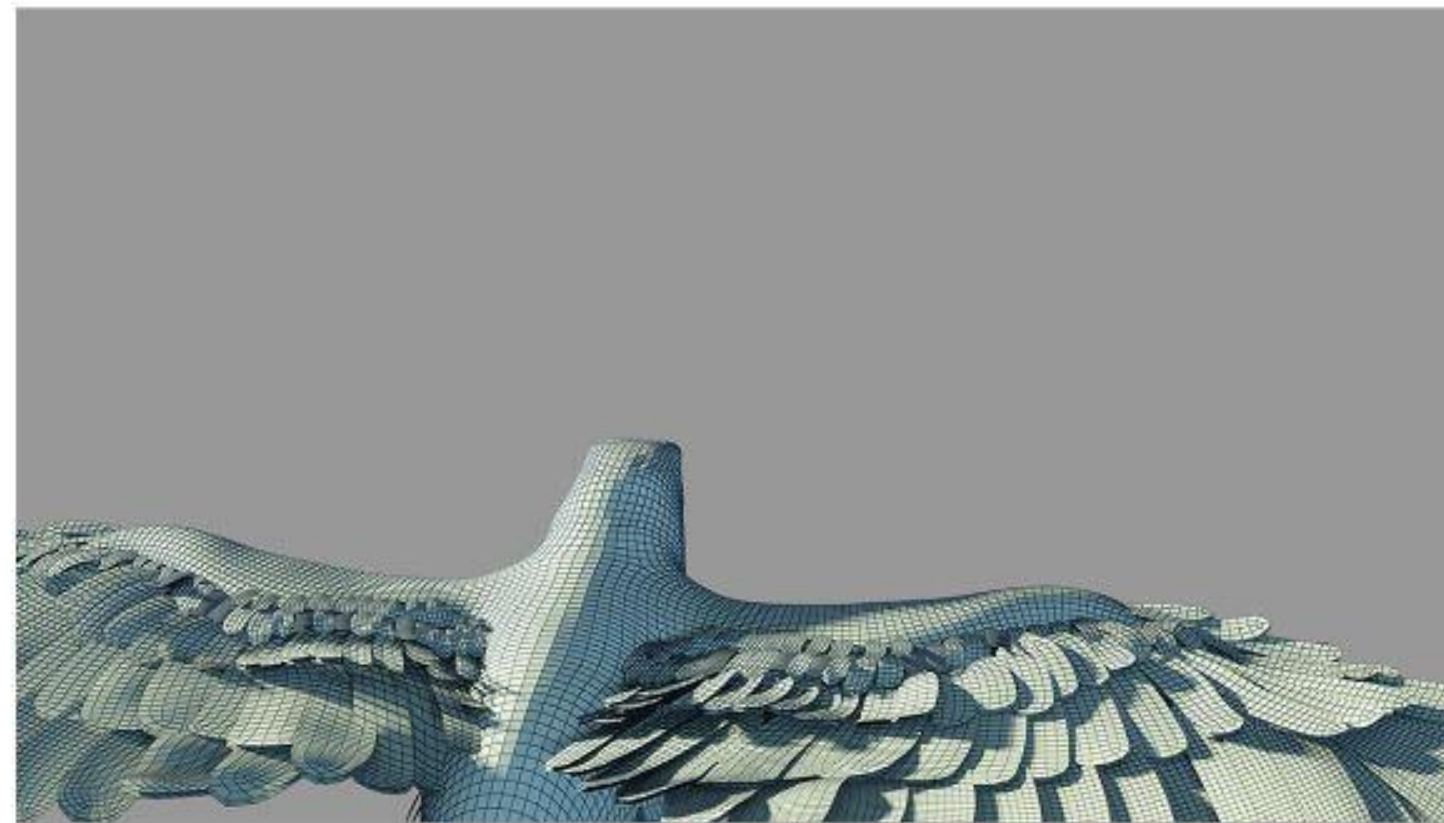

Motion Test, Flying on low poly placeholder model

Character Design

Spirit 3D Model

PBR 3D model, full body with texture mapping and high dynamic range image lighting

Full frame movie camera, 85mm f/1.2 lens, 180 degree shutter angle, ISO 12

Character Design

Spirit 3D Model

Optimized topology for easier adjustments on level of details, Switchable between lower and higher poly counts

Character Design

Spirit 3D Model

Top

Bottom

Side