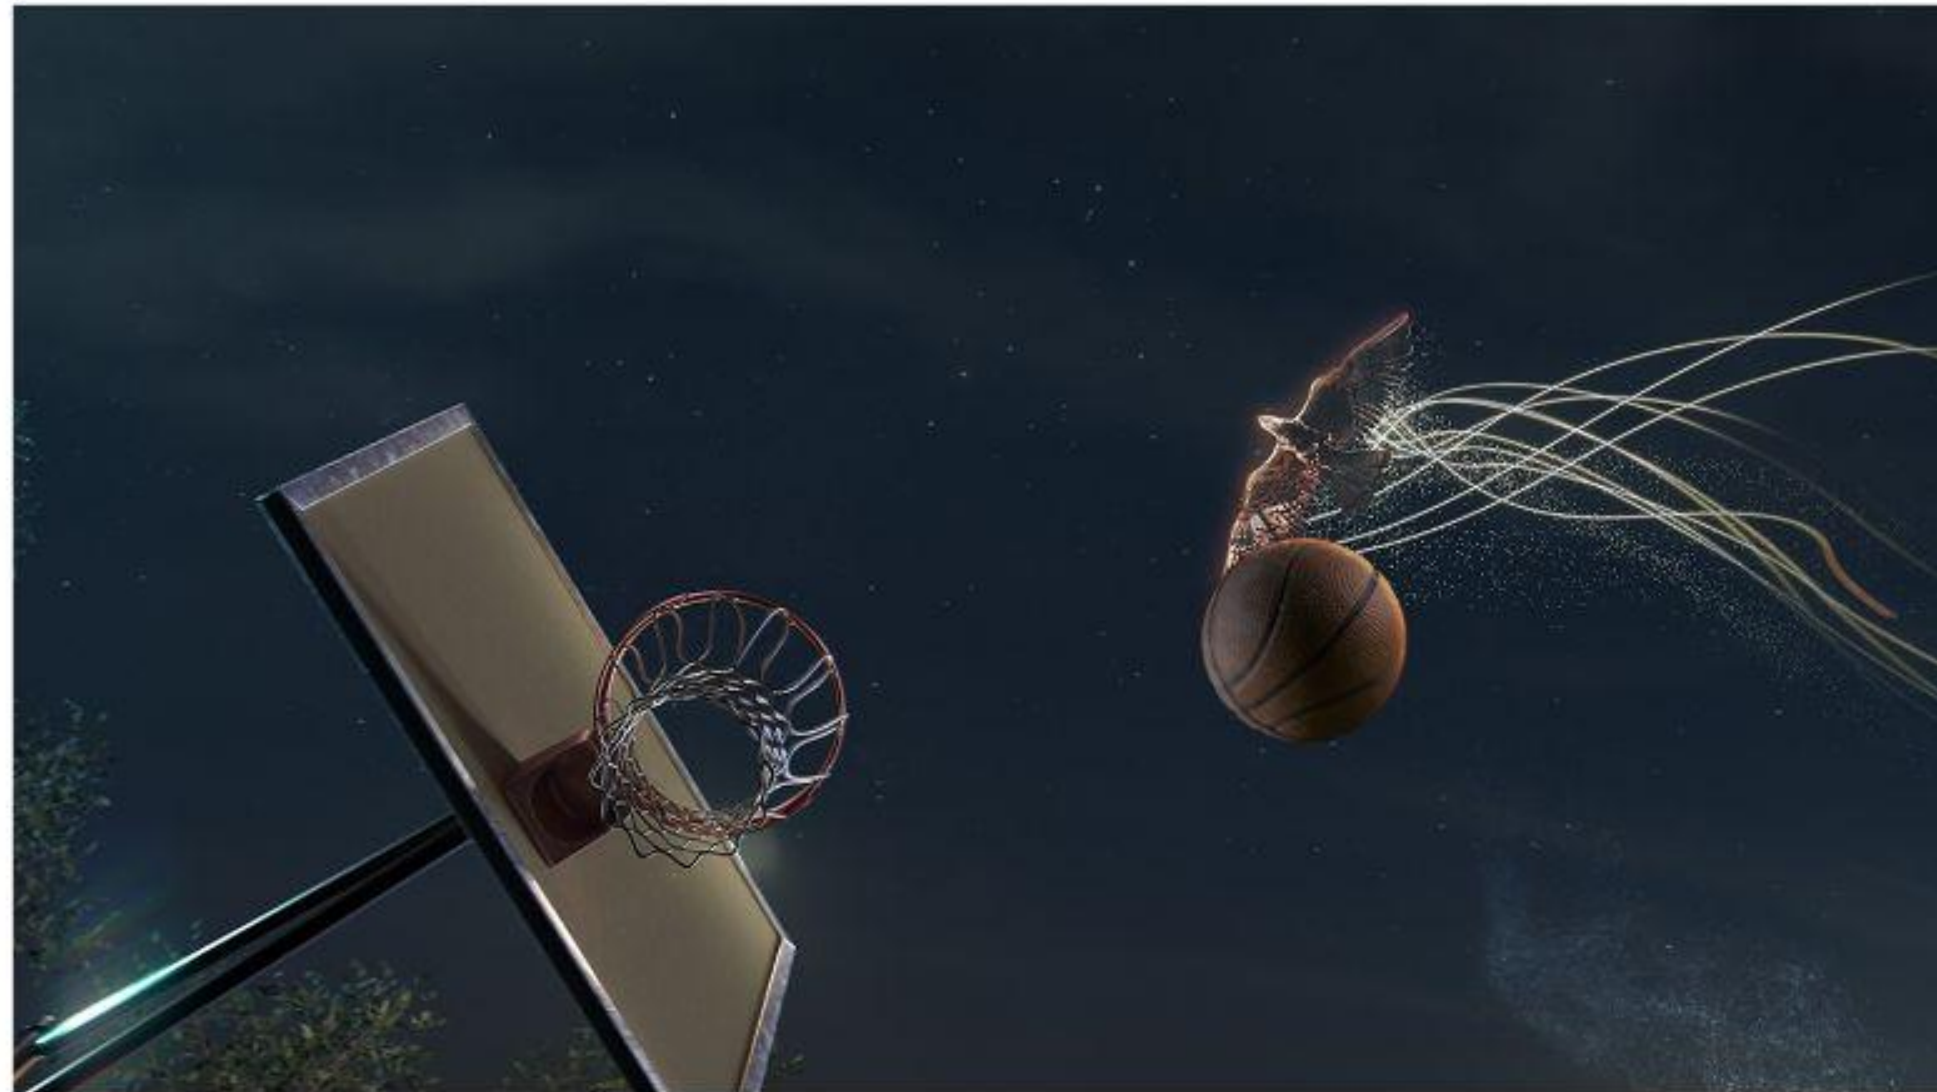

Storyboard

Key Frames

SHOT 103A

EXT. NIGHT. BESSIE BRANHAM PARK

WS, Low Angle, Slow rotation, A basketball goes through the hoop with Spirit, flying in the sky, in the background, South to North

(Capture both with and without the ball)