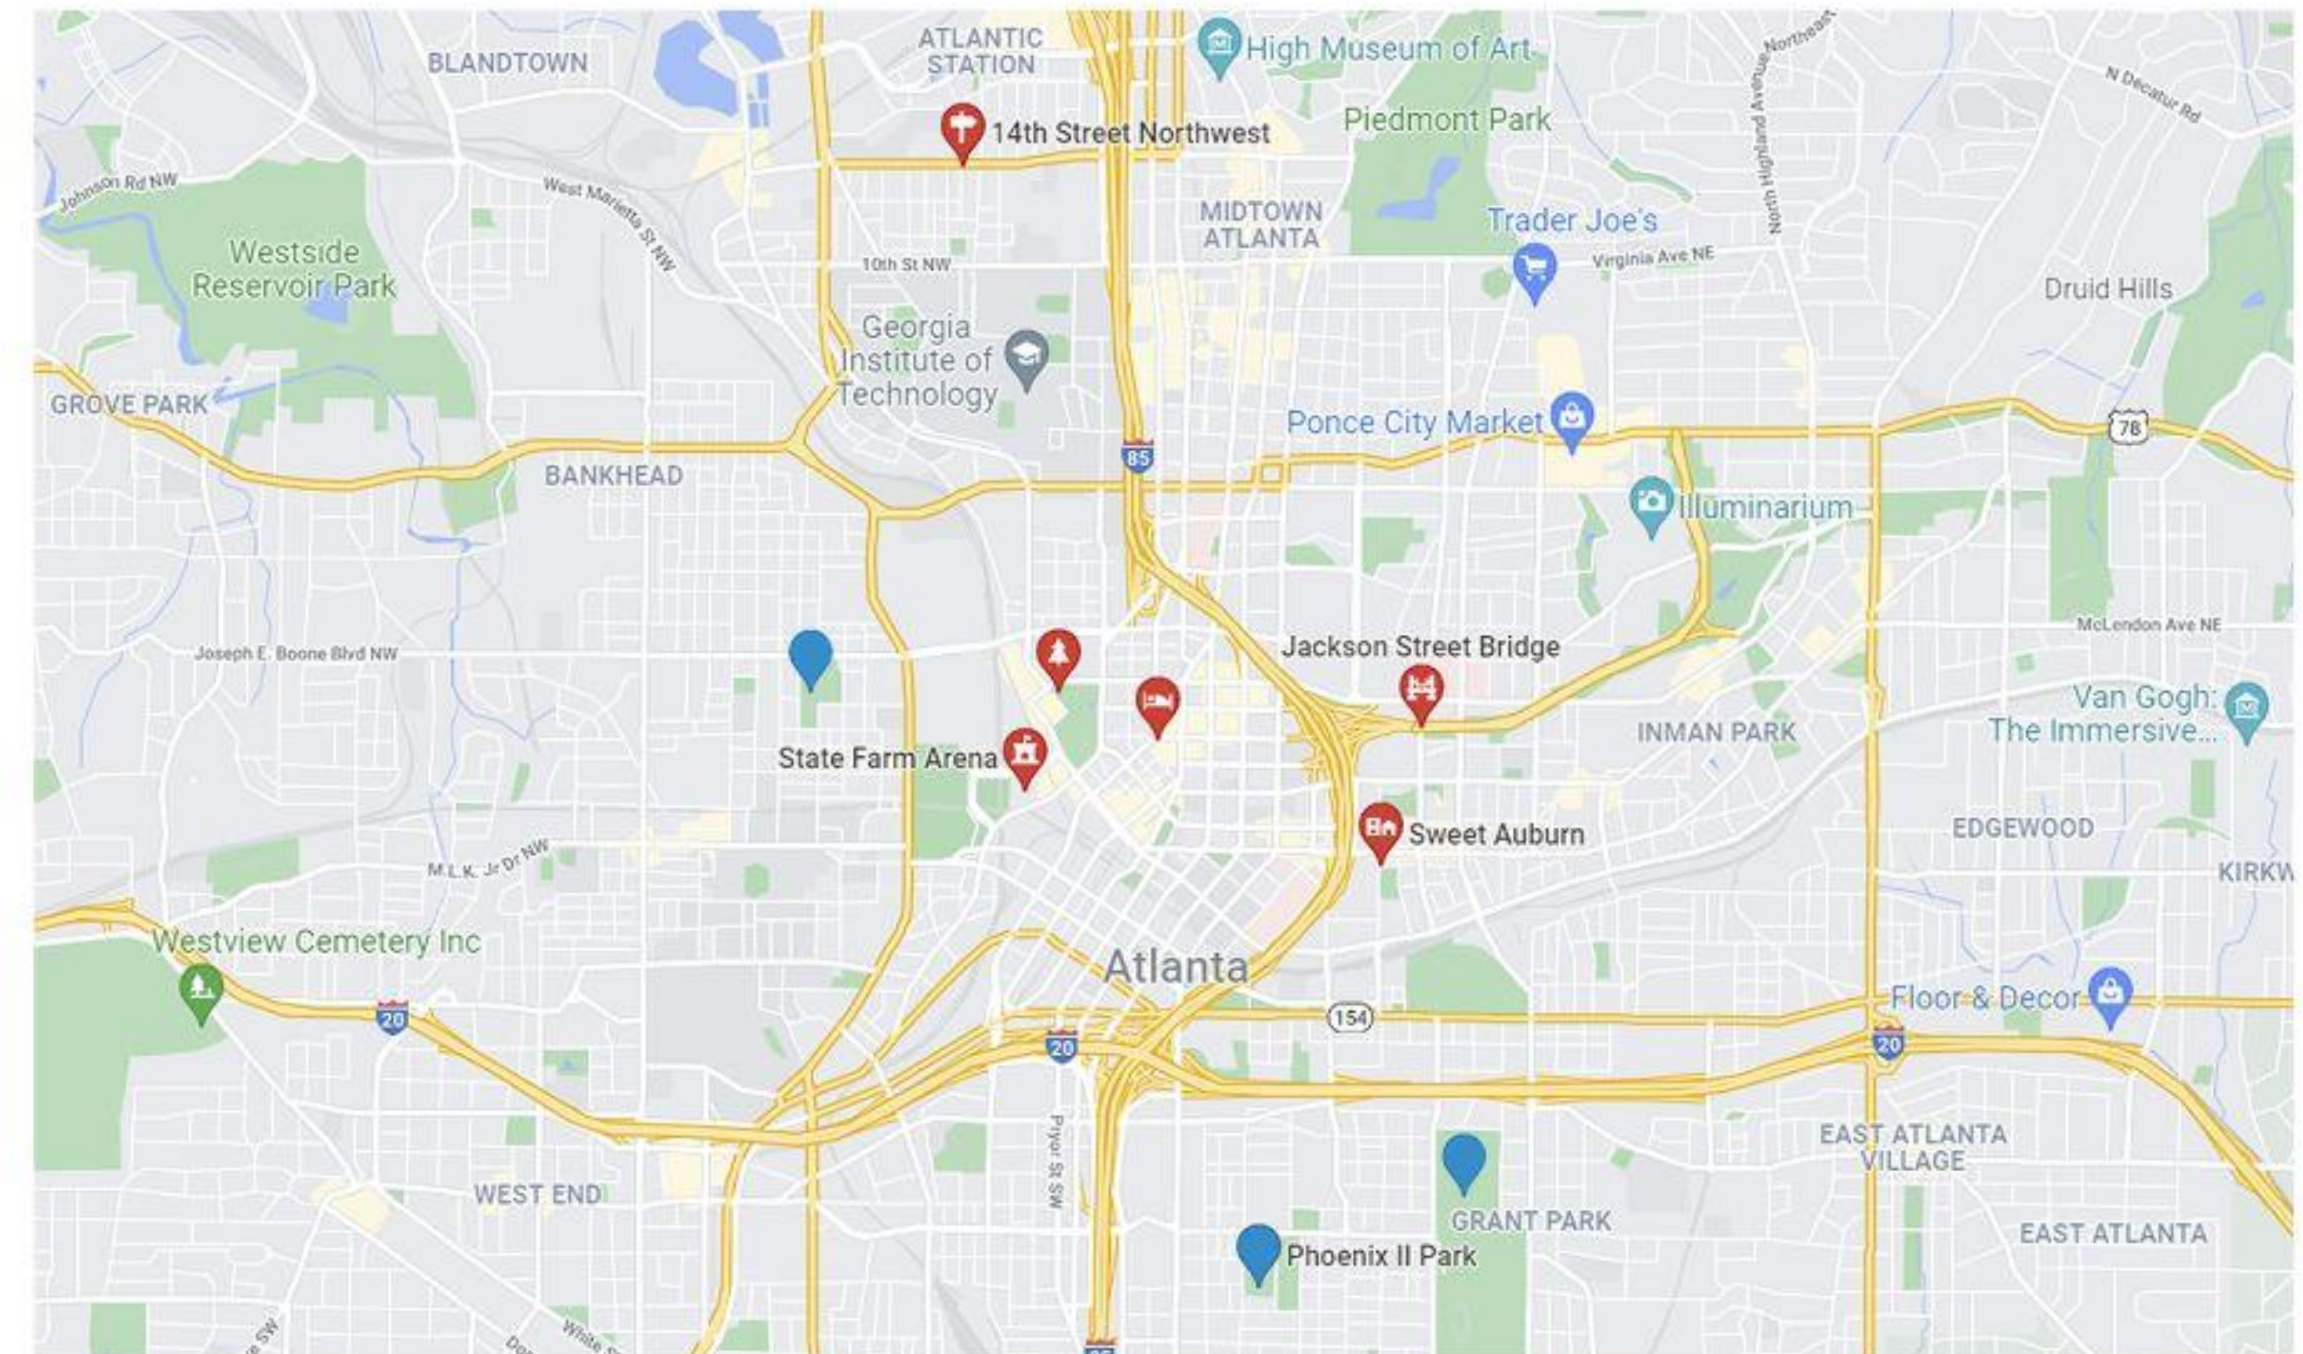

Environment

Google Maps Reference

SHOT 101	14th Street NW Billboard
SHOT 102	Jackson Street Bridge
SHOT 103	TBD
SHOT 104	The Westin Peachtree Plaza
SHOT 105	Centennial Olympic Park
SHOT 106	State Farm Arena

Google Maps overview of the key locations in red and alt options in blue

Environment

Flight Simulation Map

Environment

Flight Simulation Map

FX Light Strings

Spirit Visual Effects

Type Design