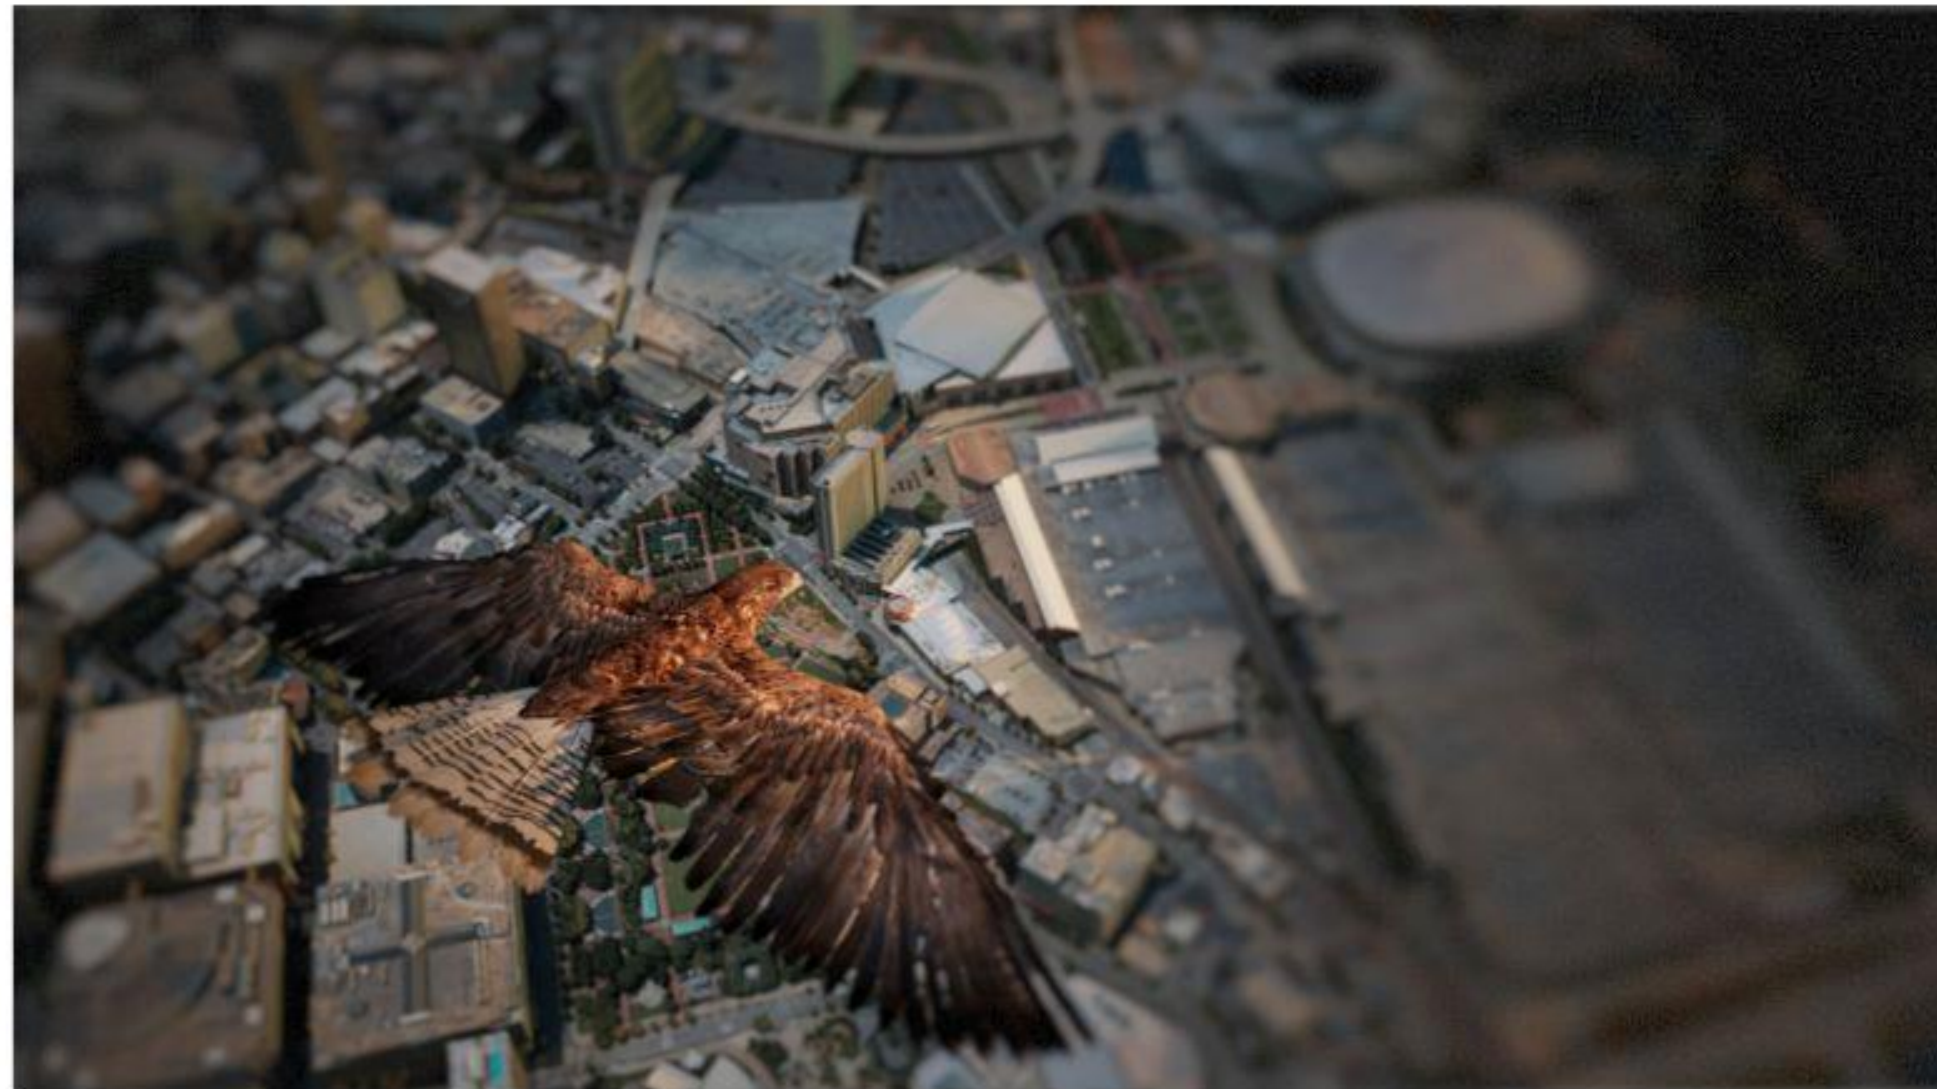

SHOT 105

EXT. NIGHT. OLYMPIC PARK

WS, High Angle, 3/4 Tracking, Facing South, Moving East to West, Flying over the Olympic park, Spirit aims for the State Farm Arena

(Watchout for the background, No focus on Mercedes Benz stadium)