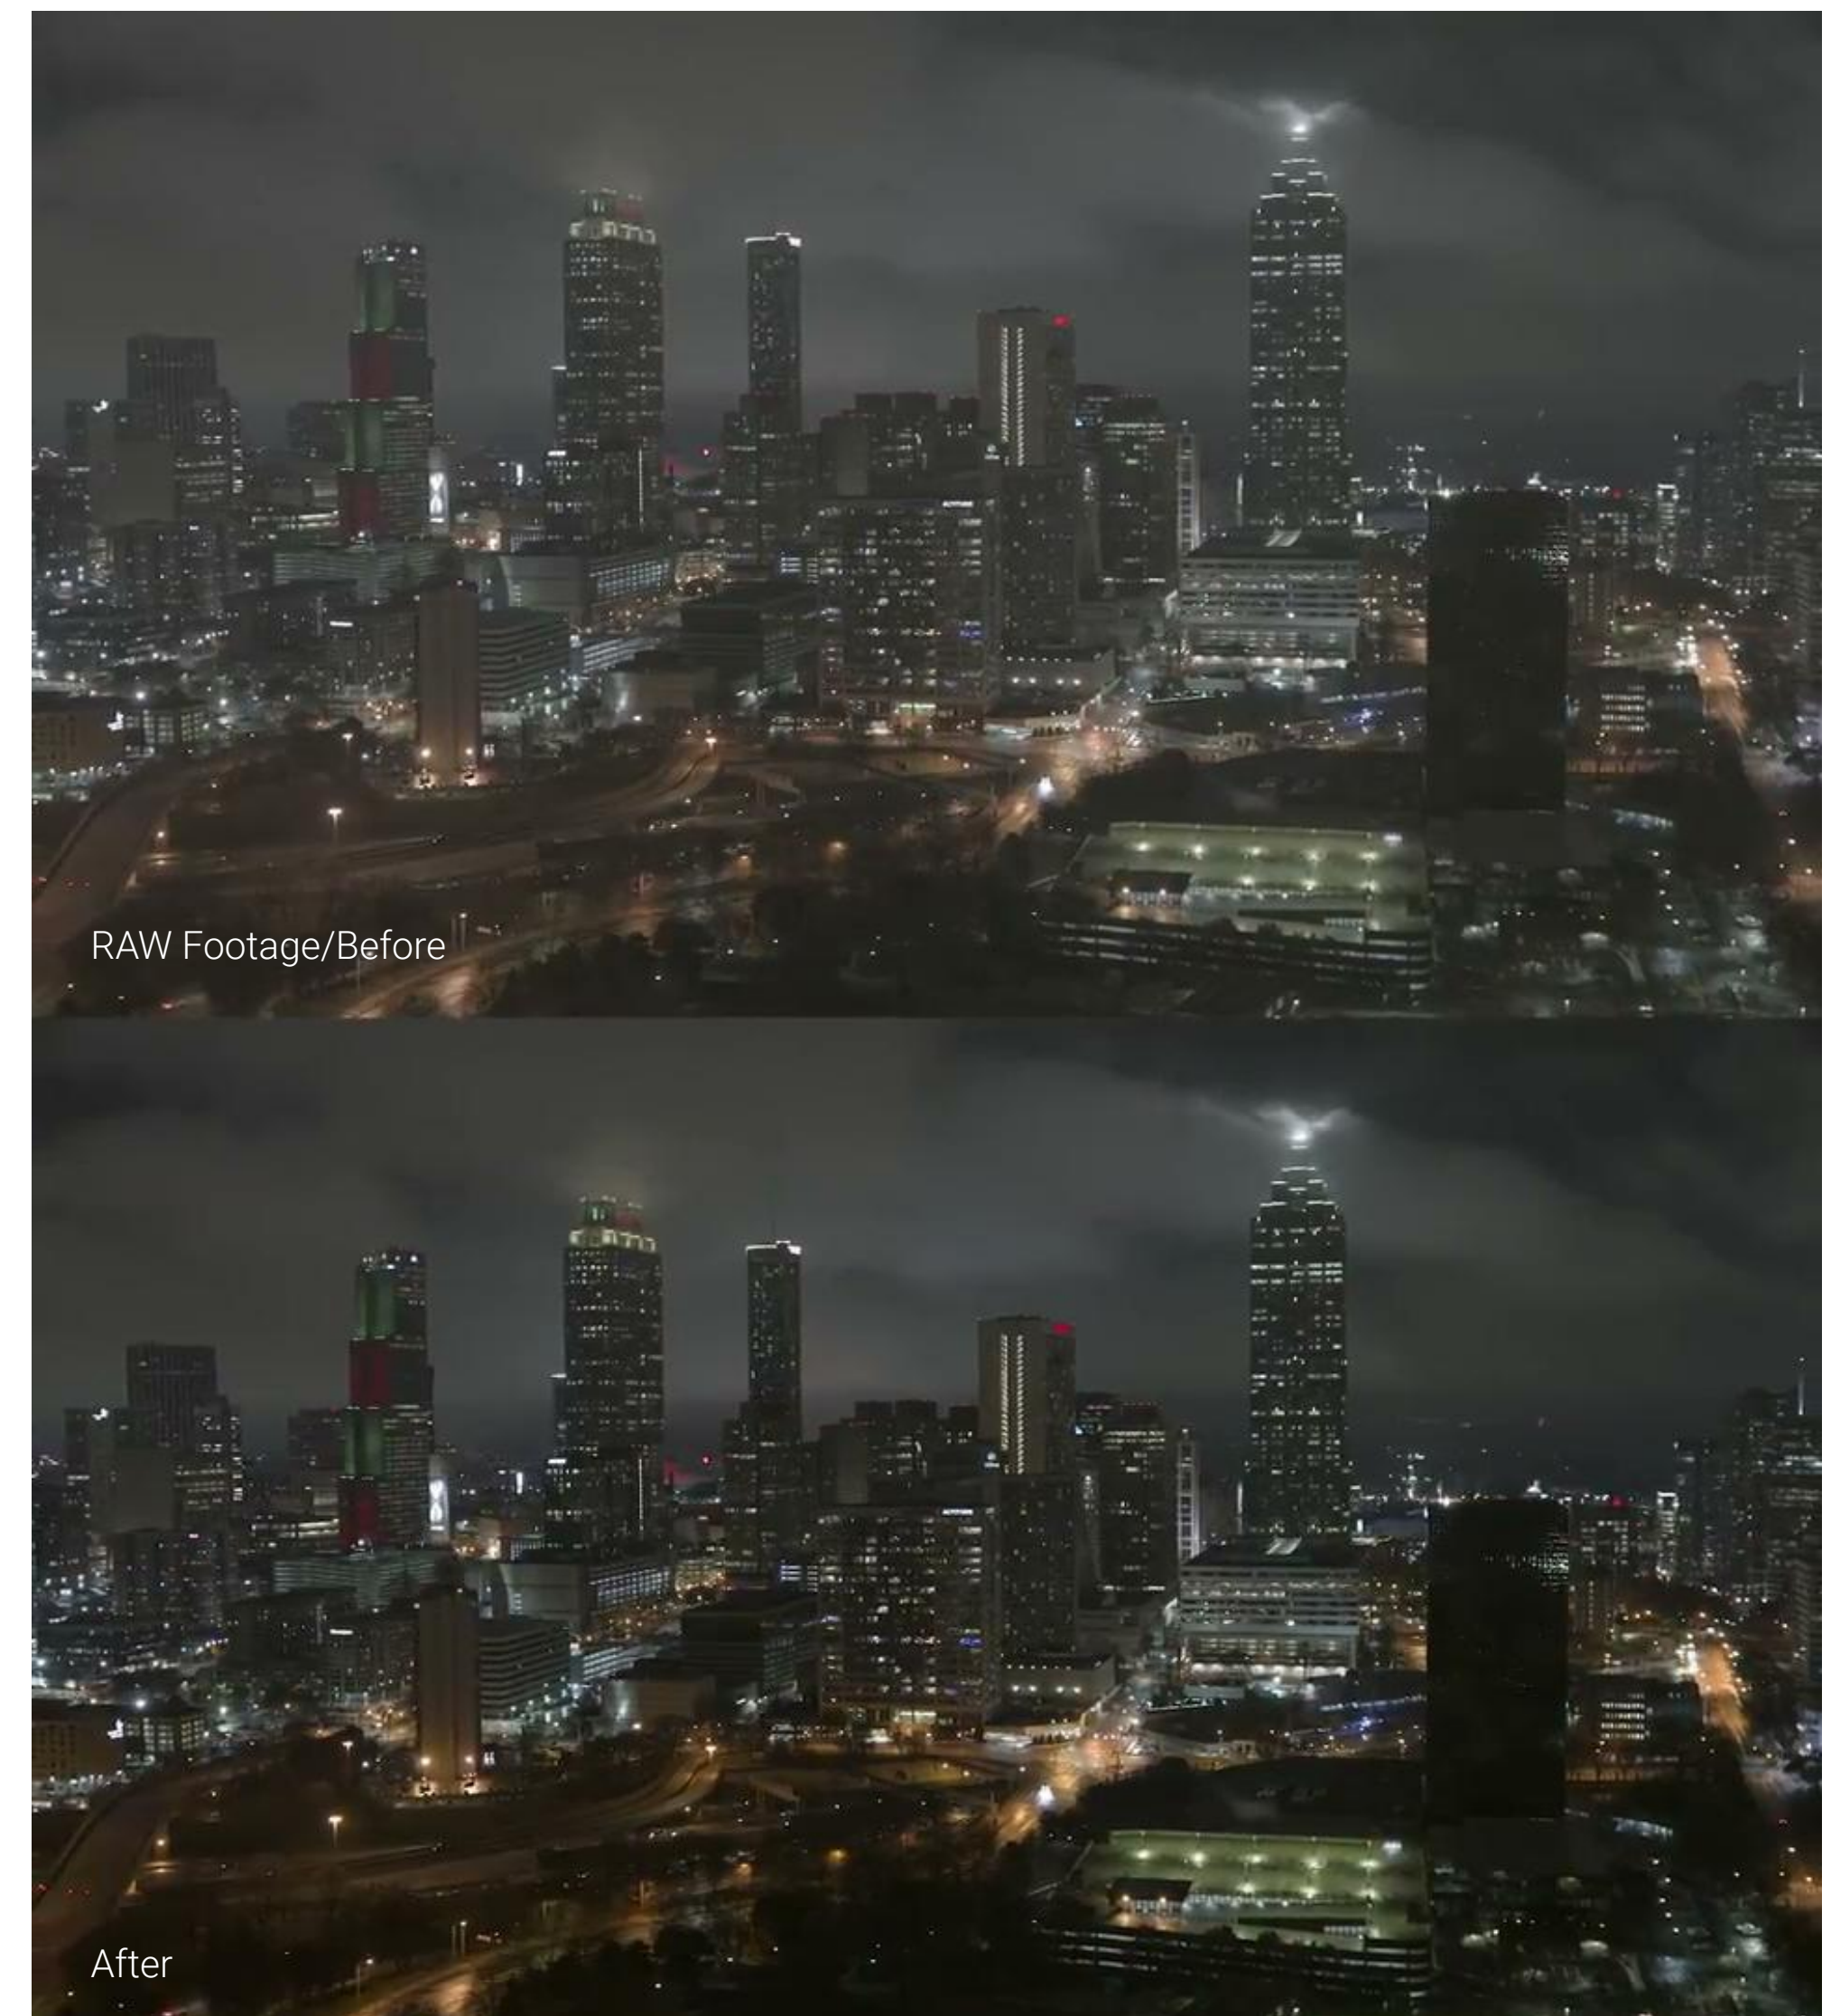

Live-Action Effects

Base Cut Background Shots

Shot 102

Jackson Bridge

Color Corrected, Motion Stabilized, 8s duration

<https://vimeo.com/661070609/7264bdfa2e>