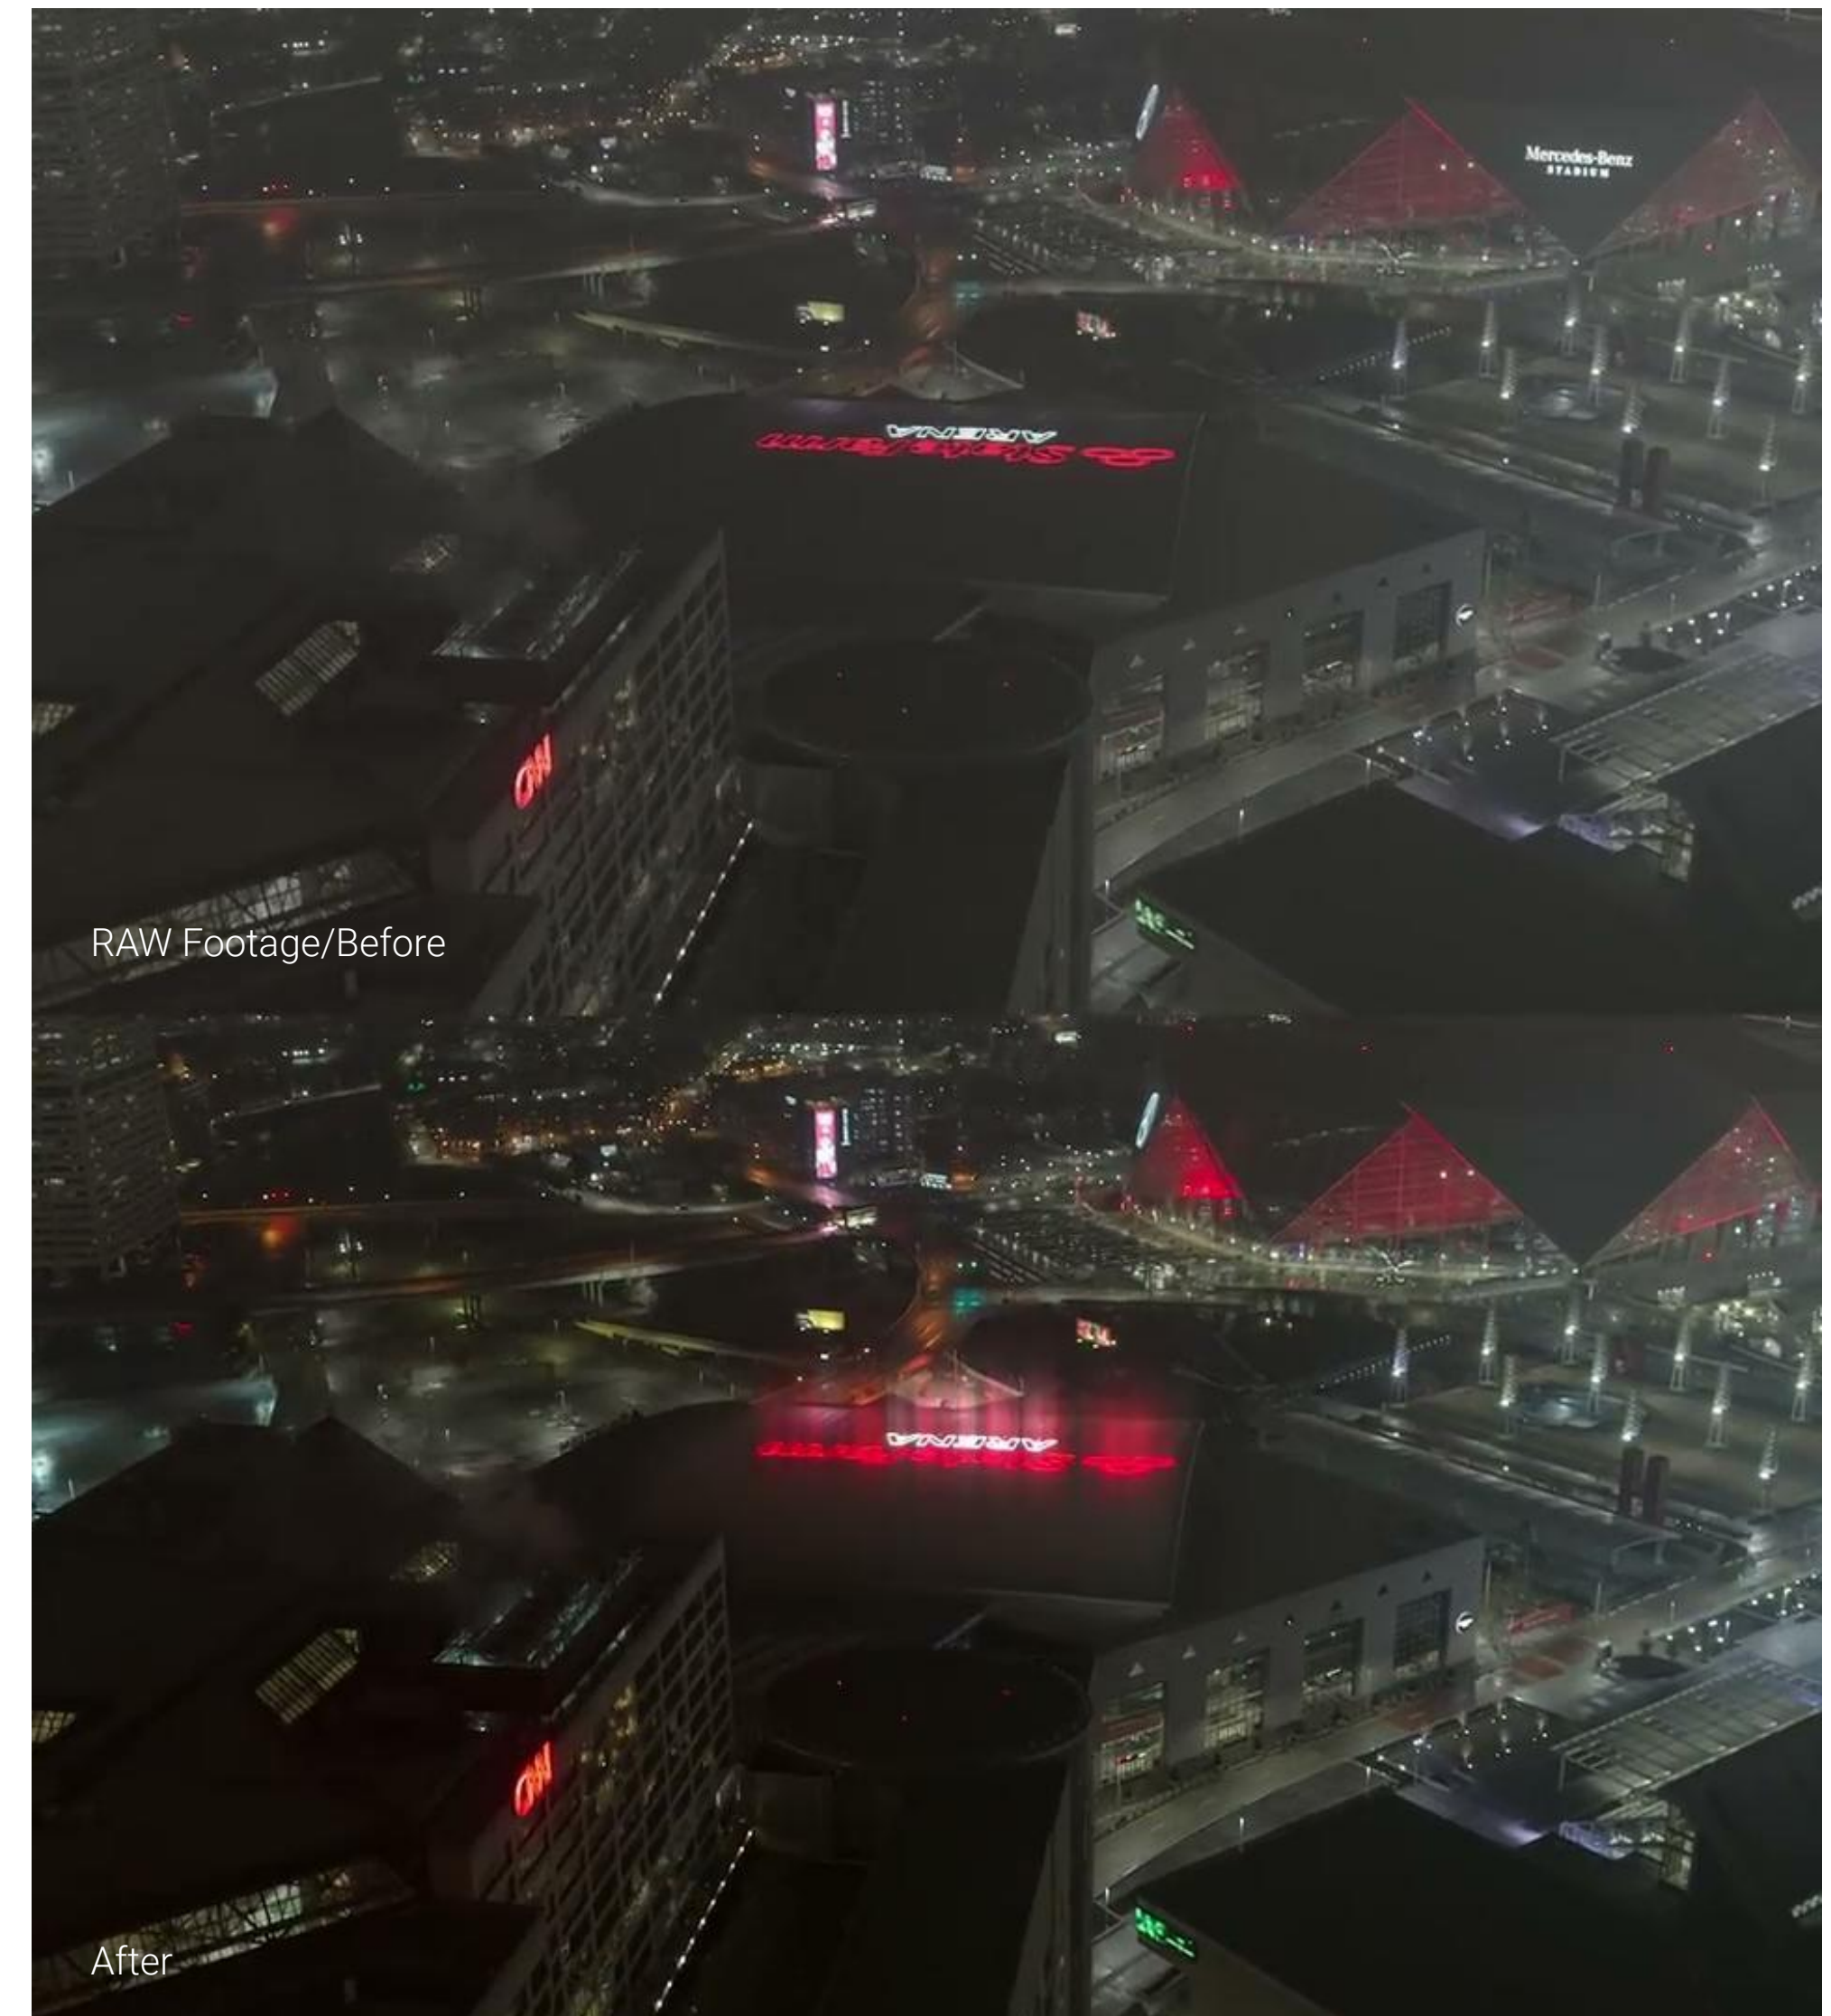

Live-Action Effects

Base Cut Background Shots

Shot 105

State Farm Arena Rooftop

Color Corrected, Motion Stabilized, Mercedes Benz Sign Removed, 6s Duration

<https://vimeo.com/661078424/99e1093eb9>