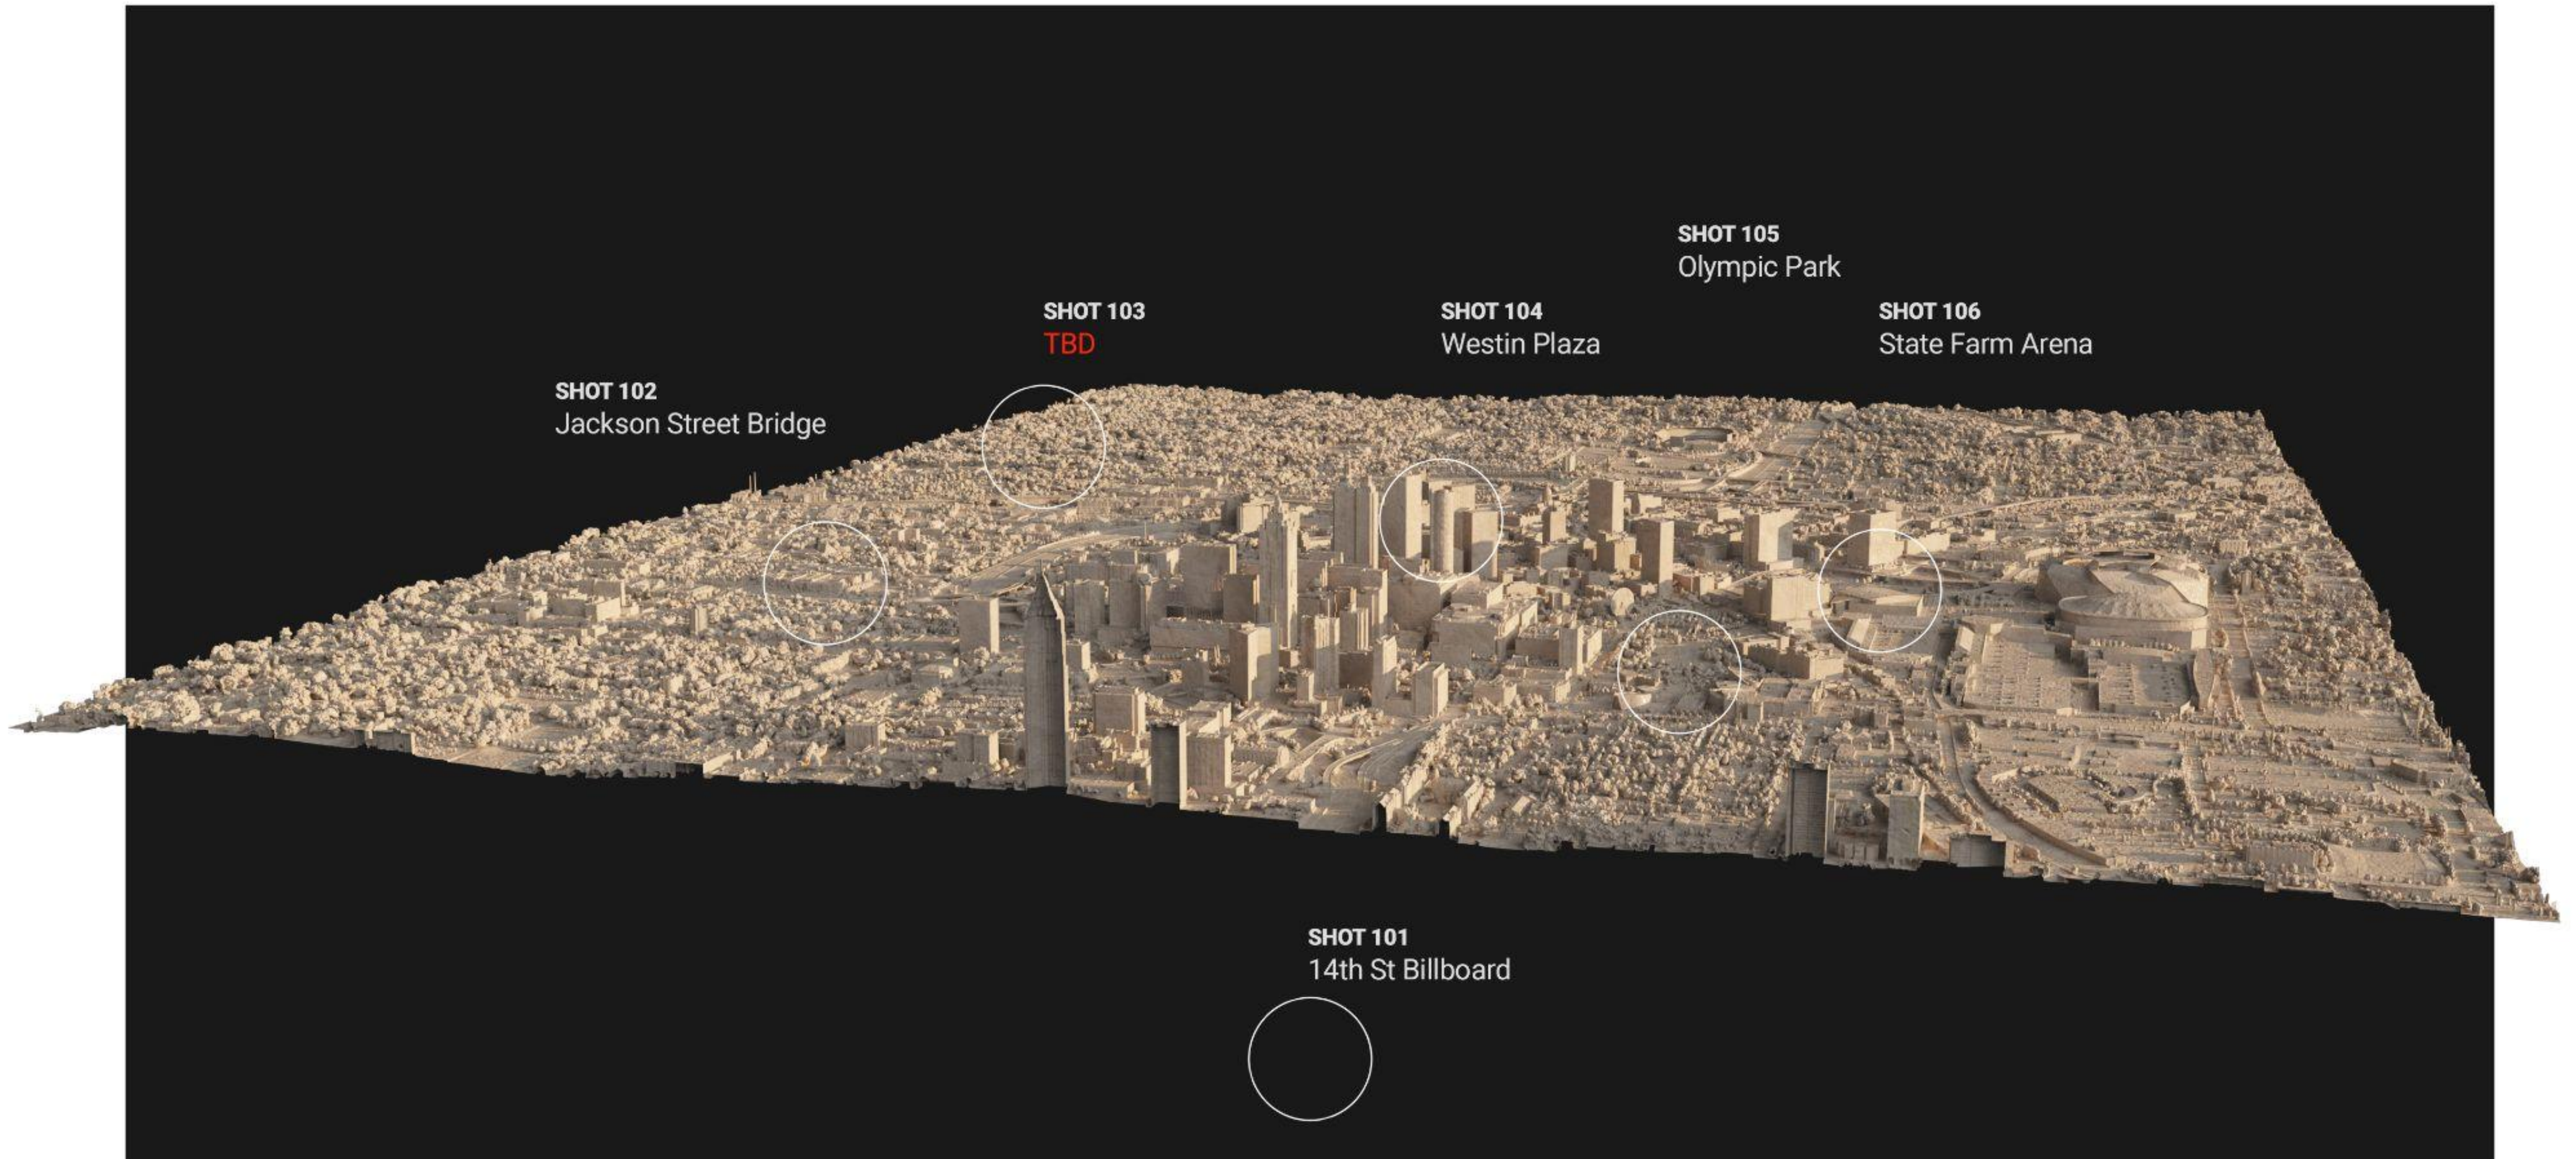

Google Maps overview of the key locations in red and alt options in blue

Environment

Flight Simulation Map

Environment

Flight Simulation Map

FX Light Strings

Spirit Visual Effects

Type Design