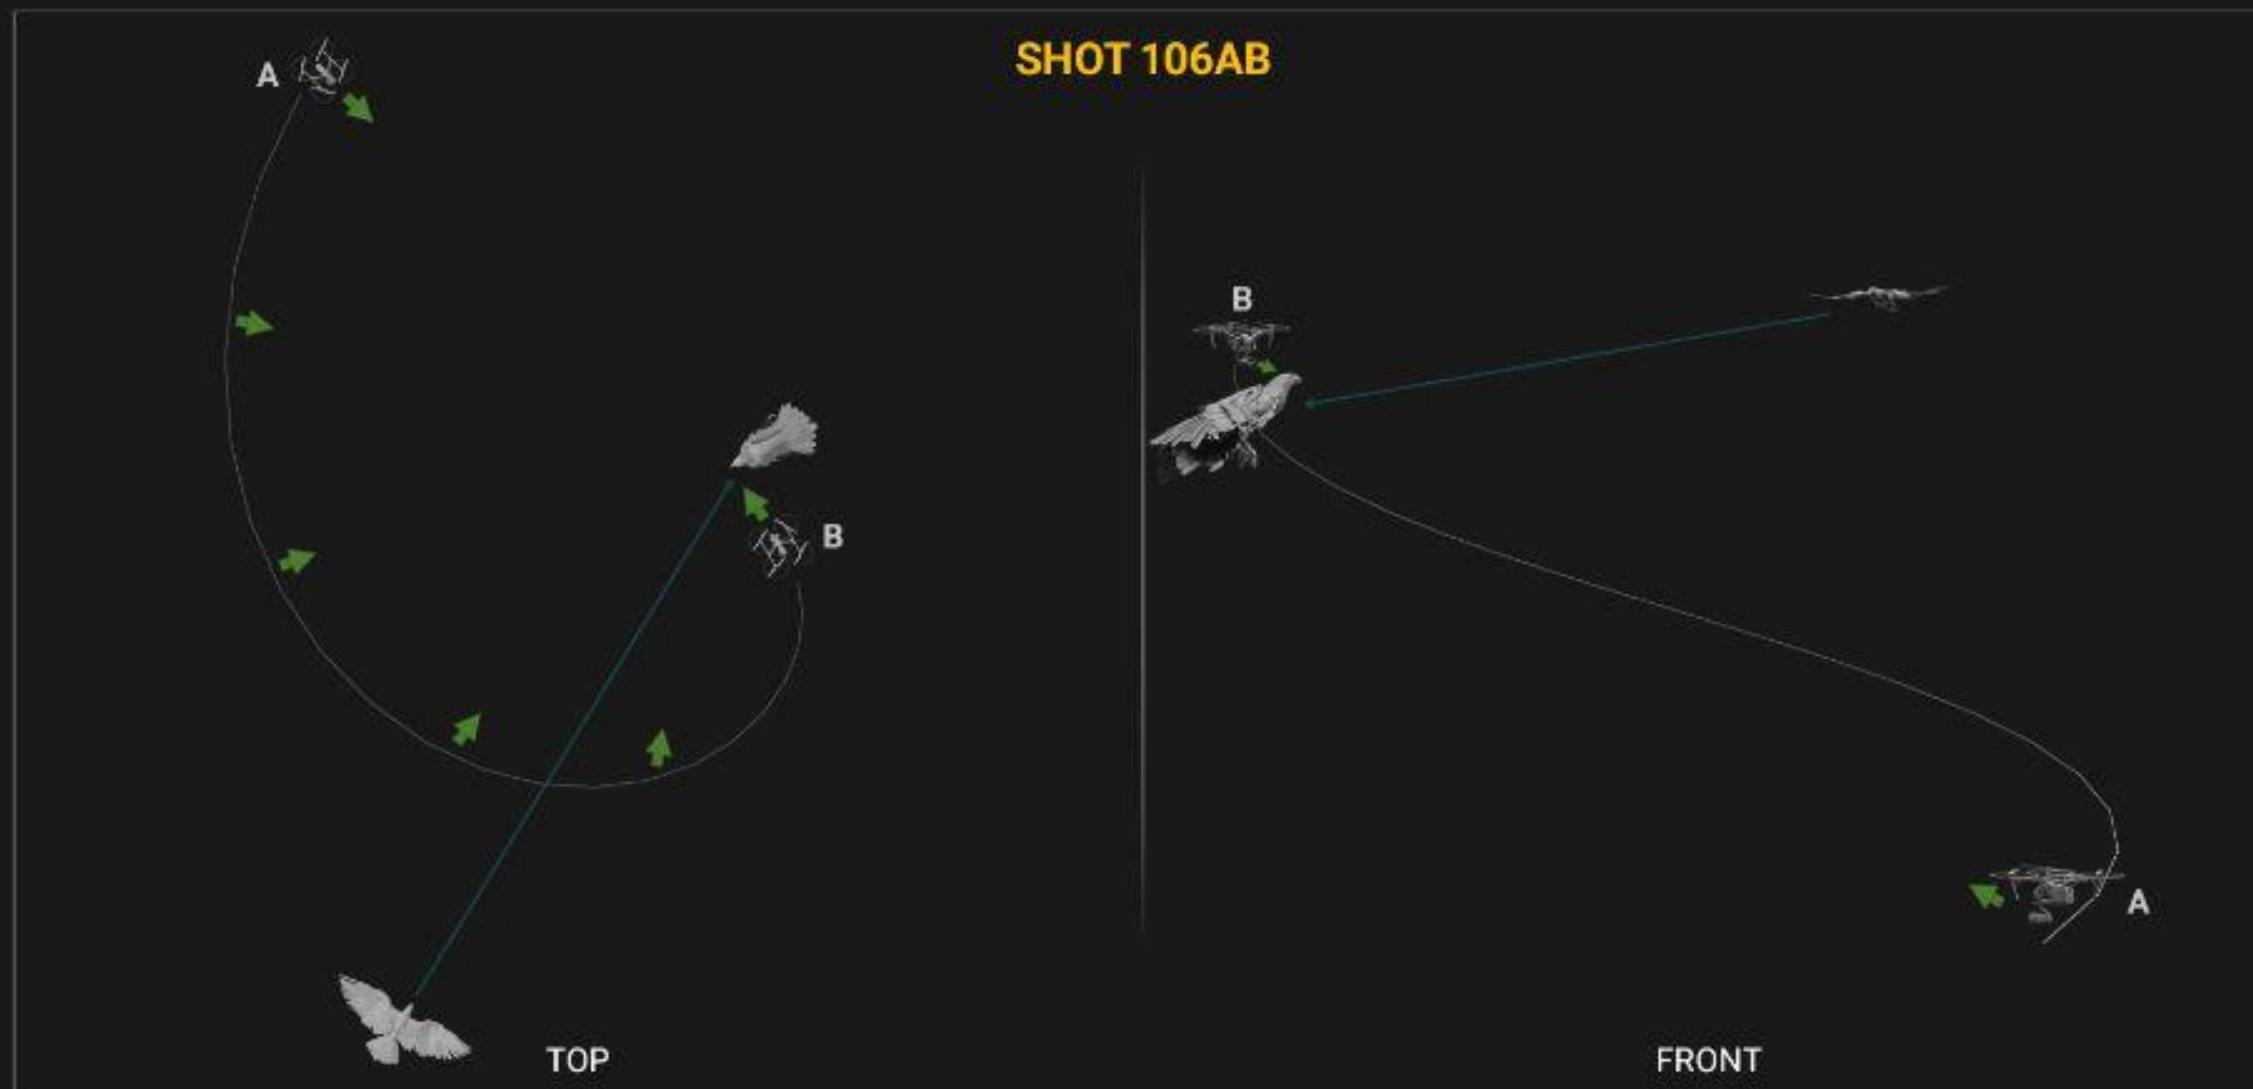

Shot List

Aerial Video Production

	SHOT	SCENE	LOCATION	TYPE	DESCRIPTION	TALENT/PROP	NOTE
	101	EXT. Night. Billboard	14th Street	CGI	WS, Spirit lands on the billboard and flies off	Spirit, Billboard	Establishing the Forever 404, Hero Introduction
Day 1 Tue 5PM	102	EXT. Night. Downtown Cityscape	Jackson Bridge	Aerial Live-action	WS, High Angle, 3/4 Tracking, North to South	Spirit, N/A	Establishing the city
	103A	EXT. Night. Basketball Court	Bessie Branham Park	Live-action	WS, Low Angle, Slow rotation, A basketball goes through the hoop with Spirit, flying in the sky, in the background, South to North	Spirit, Hawks branded basketball court, Ball	Capture both with and without the ball
	103B	EXT. Night. Basketball Court	Bessie Branham Park	Aerial Live-action	WS, High Angle, 0 Down Bird POV, Passing the basketball court, North to South	Hawks branded basketball court, Ball	N/A
	104	EXT. Night. Forever 404 sign in the city	Westin Plaza Tower	Aerial Live-action	WS, Low Angle, Locked Down, Spirit flies through the "0" of a giant Forever 404 sign near Westin Plaza Tower	Spirit, Forever 404 Sign w/ structure	N/A
	105	EXT. Night. The Goal	Olympic Park	Aerial Live-action	WS, High Angle, 3/4 Tracking, Facing South, Moving East to West, Flying over the Olympic park, Spirit aims for the State Farm Arena	Spirit	Watchout for the background, No focus on Mercedes Benz stadium
Day 2 Wed 5PM	106A	EXT. Night. The End	State Farm Arena - Front	Aerial Live-action	WS to CS, Boom Up Spiral, Facing North, Moving Counter Clockwise, Spirit approaches...	Spirit, Atlanta Sign Lights	1. Camera starts booming up, 2. Atlanta sign lights up,...
	106B	EXT. Night. The End	State Farm Arena - Rooftop	Aerial Live-action	... to land on the rooftop, triggering the Atlanta sign to light up, Spirit looks over the city	Spirit, Atlanta Sign Lights	3.Camera moves closer to lands on Spirit's CS as it lands and look over the city