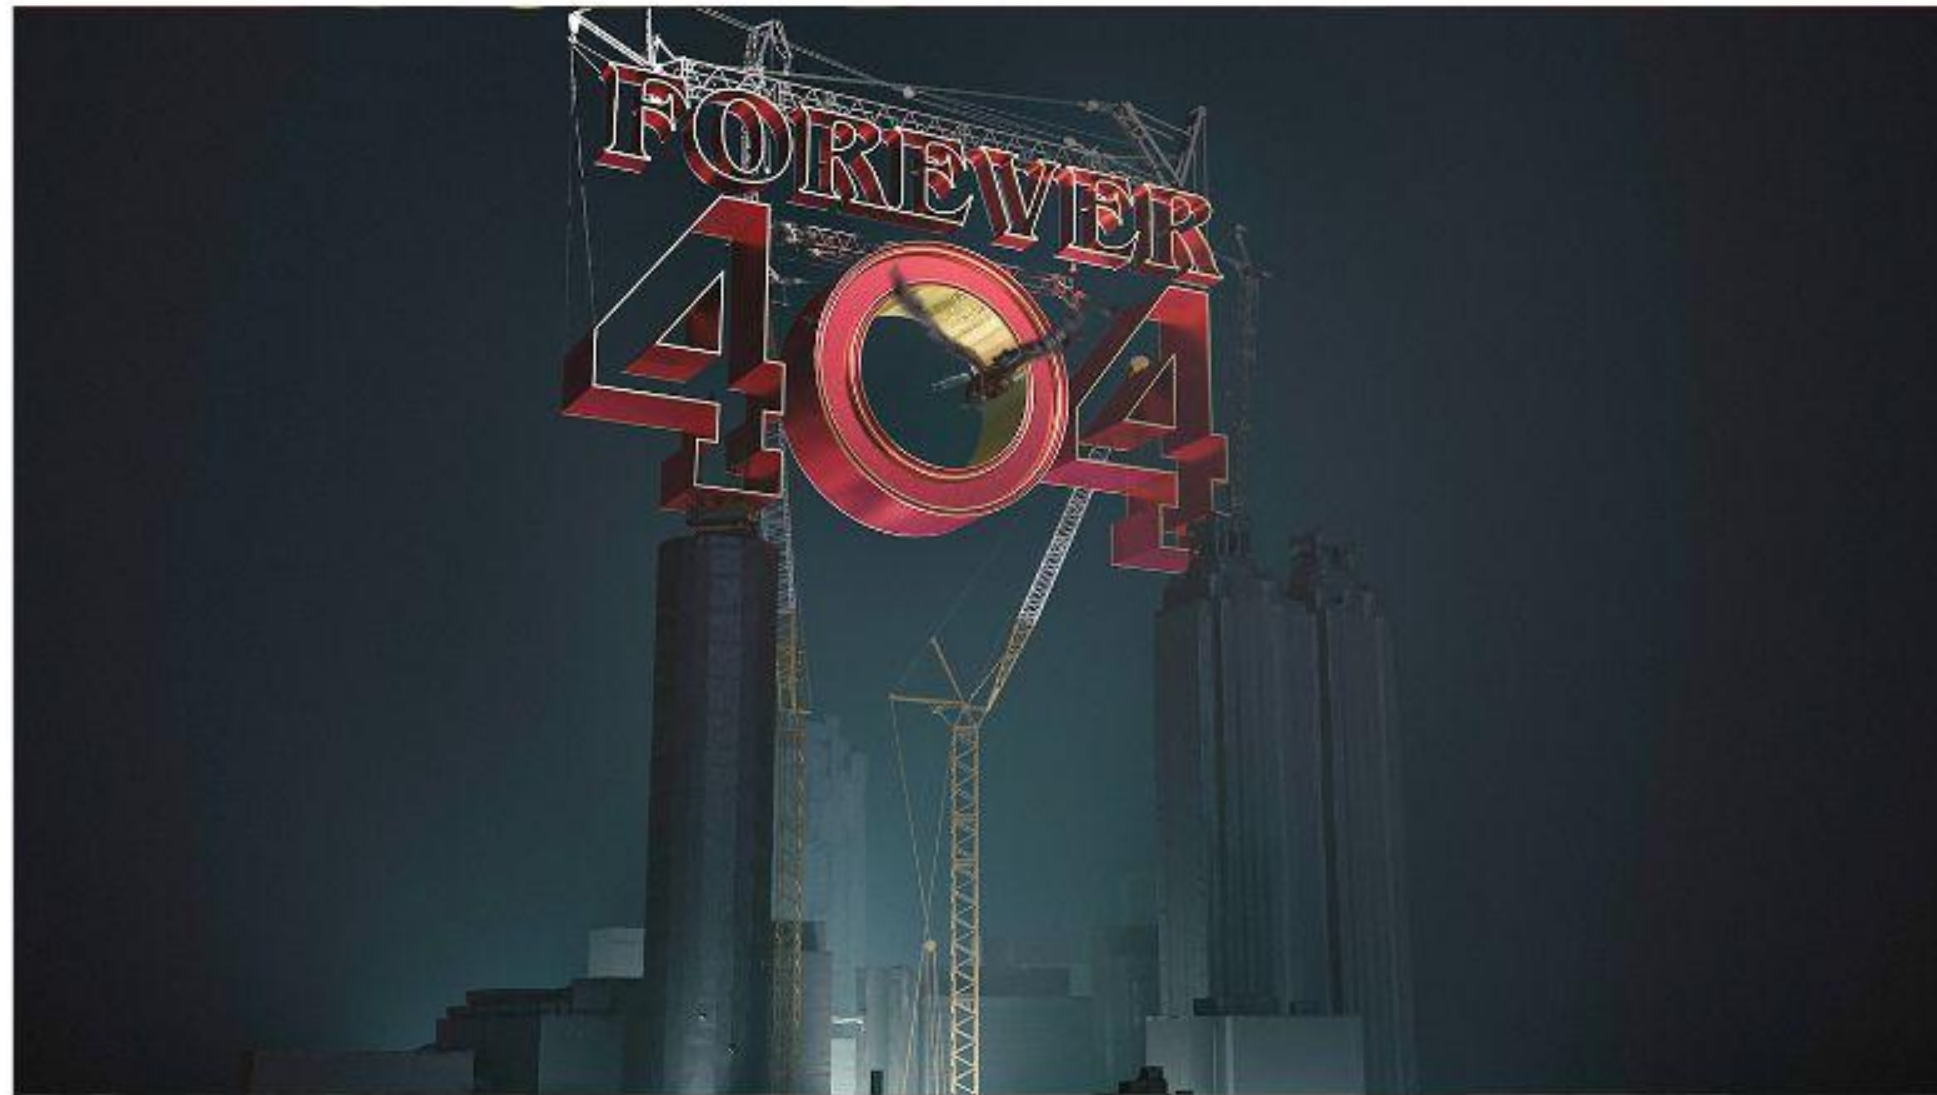

Storyboard

Key Frames

SHOT 104

EXT. NIGHT. WESTIN PLAZA

WS, Low Angle, Locked Down, Spirit flies through the "0" of a giant Forever 404 sign near Westin Plaza Tower