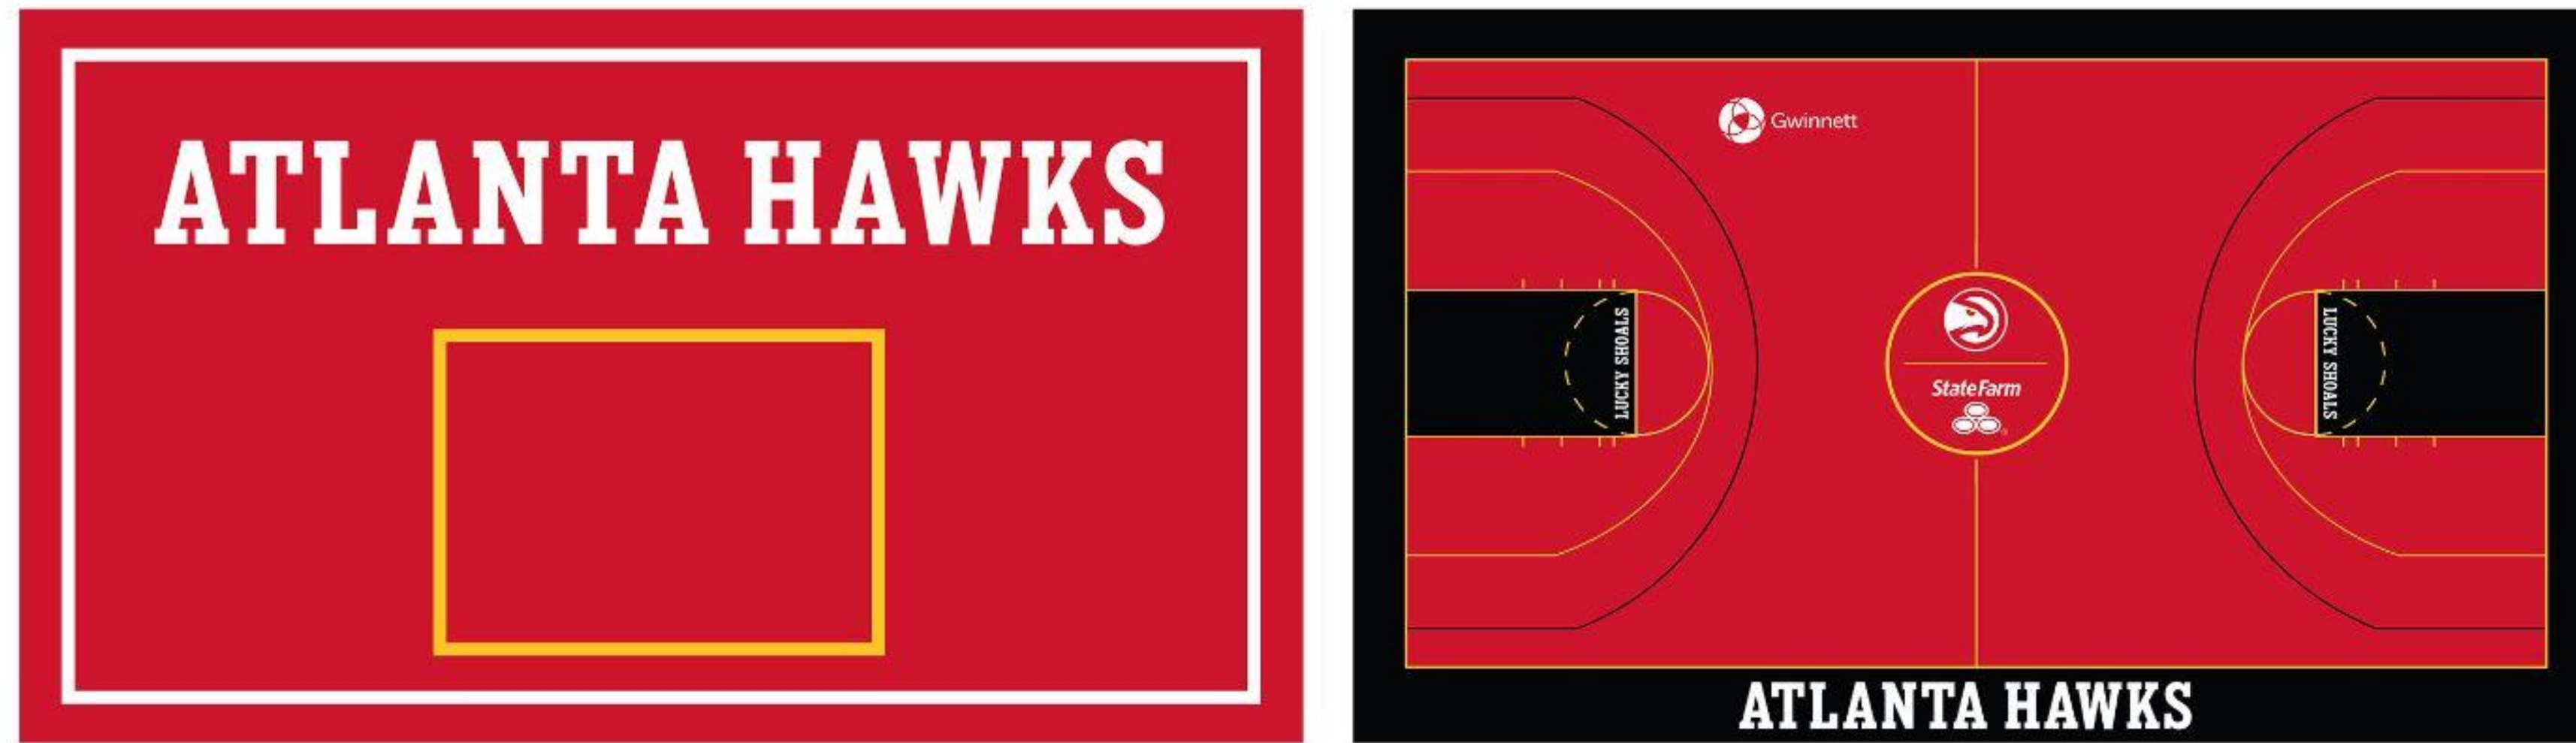

Basketball Court

Virtual Design

Concept arts to texture maps