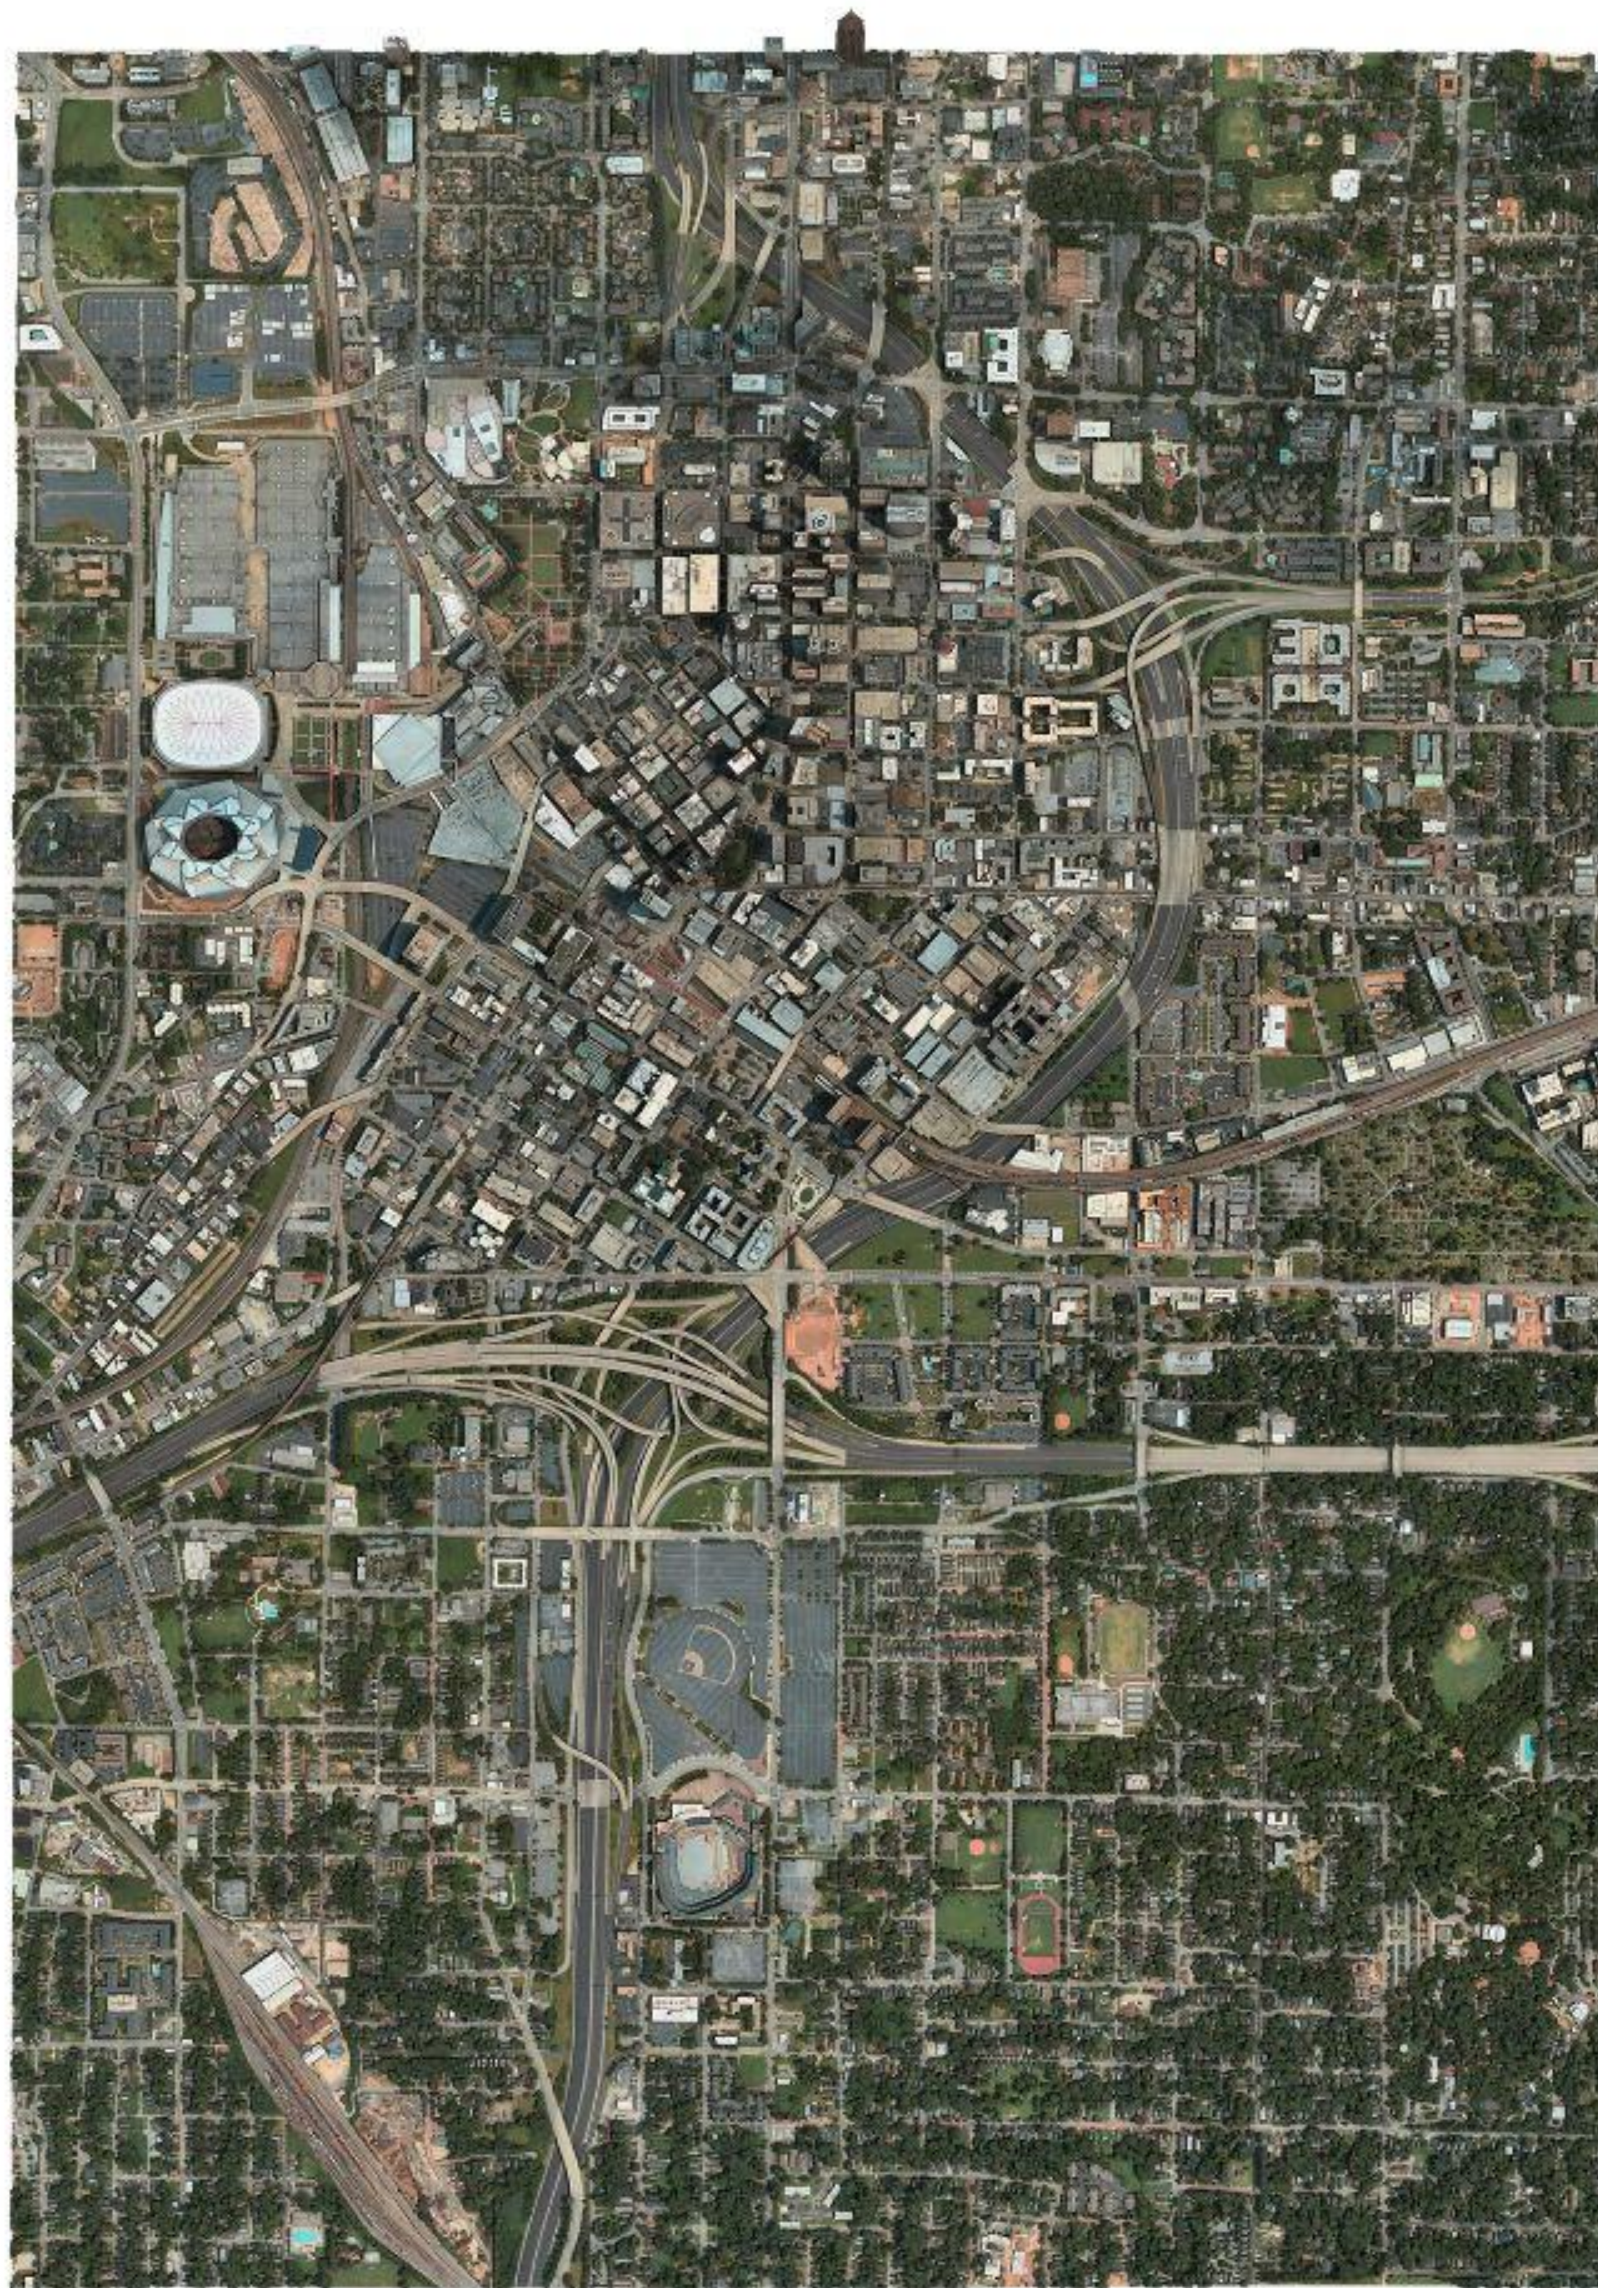

Environment

Flight Simulation Map